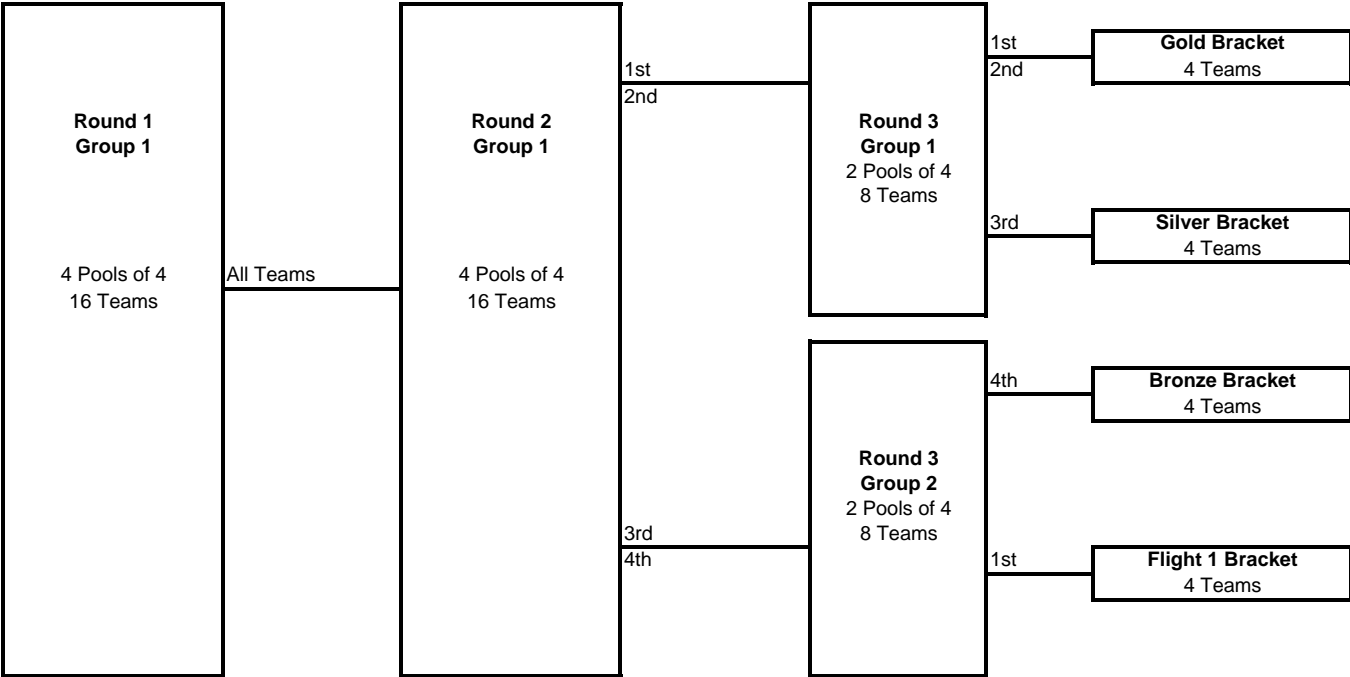

2009 SCVA 1st Annual Summer Soiree

Girls 12s - 16 Teams

Teams play the following schedules:

Pools of 3	Pools of 4	Pools of 5 on 2 courts	
1 vs 3 (2 ref)	1 vs 3 (2 ref)	1 vs 5	2 vs 4 (3 ref)
2 vs 3 (1 ref)	2 vs 4 (1 ref)	1 vs 3	2 vs 5 (4 ref)
1 vs 2 (3 ref)	1 vs 4 (3 ref)	3 vs 4	1 vs 2 (5 ref)
All matches are played on the hour	2 vs 3 (1 ref)	Break	
	3 vs 4 (2 ref)	3 vs 5	1 vs 4 (2 ref)
	1 vs 2 (4 ref)	2 vs 3	4 vs 5 (1 ref)