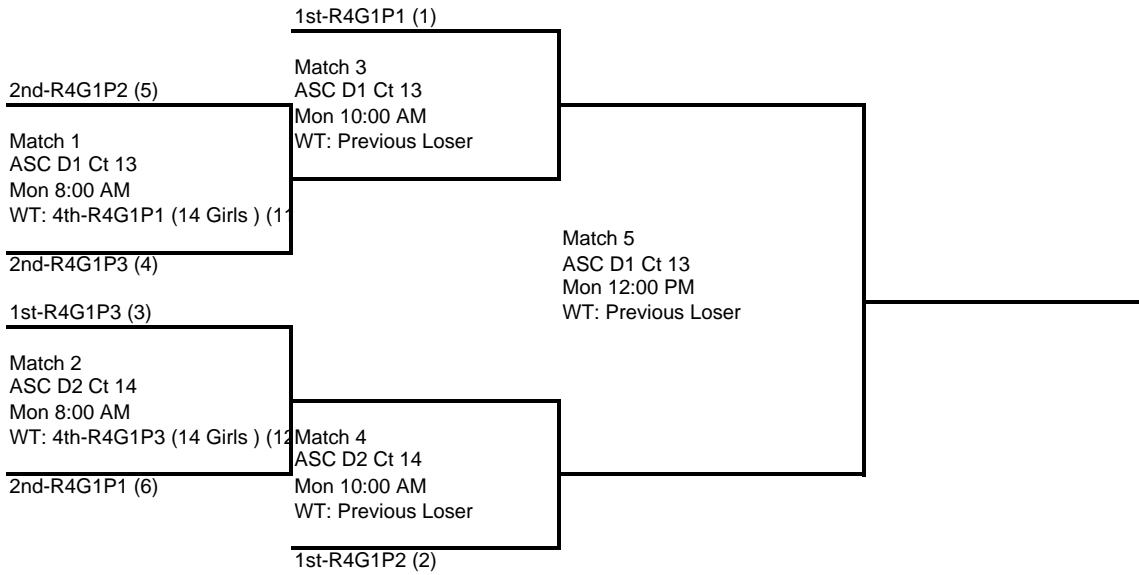

Court Start Time Pool	Aneheim CC Ct 40 Sun 10:00 AM R4G2P6
Team 1	3rd-R3G1P6 (18)
Team 2	4th-R3G1P4 (20)
Team 3	2nd-R3G2P3 (30)

3 Games to 25

1st Annual Summer Soiree

14 Girls

Round 5

Gold Bracket

Boxed teams must ref the match before theirs
Losers of each match must ref the next match on their court.

**1st Annual Summer Soiree
14 Girls**

Silver Bracket

Bronze Bracket

Boxed teams must ref the match before theirs
Losers of each match must ref the next match on their court.

**1st Annual Summer Soiree
14 Girls**