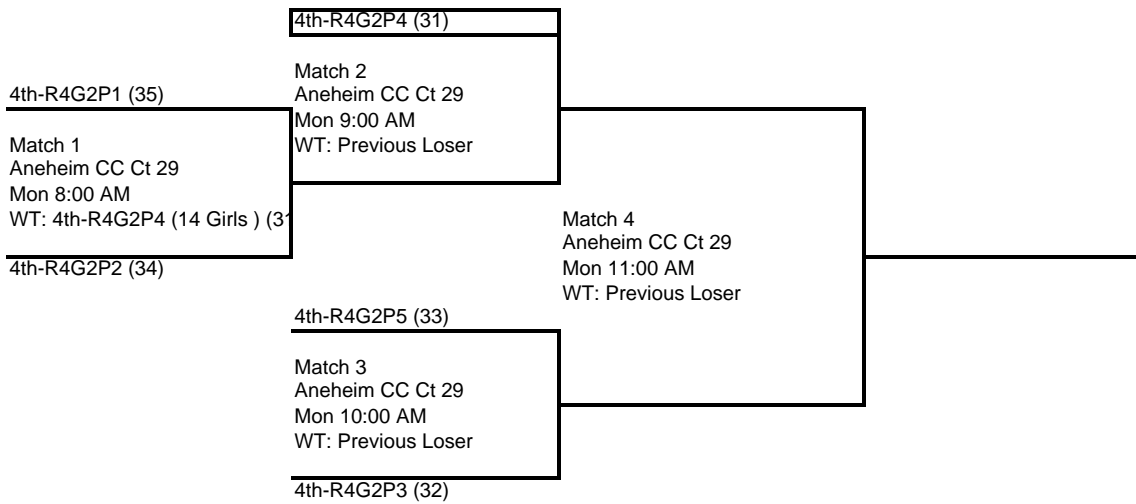

Flight 1 Bracket

Flight 2 Bracket

 Boxed teams must ref the match before theirs
Losers of each match must ref the next match on their court.

1st Annual Summer Soiree
14 Girls

Flight 3 Bracket

Boxed teams must ref the match before theirs
Losers of each match must ref the next match on their court.