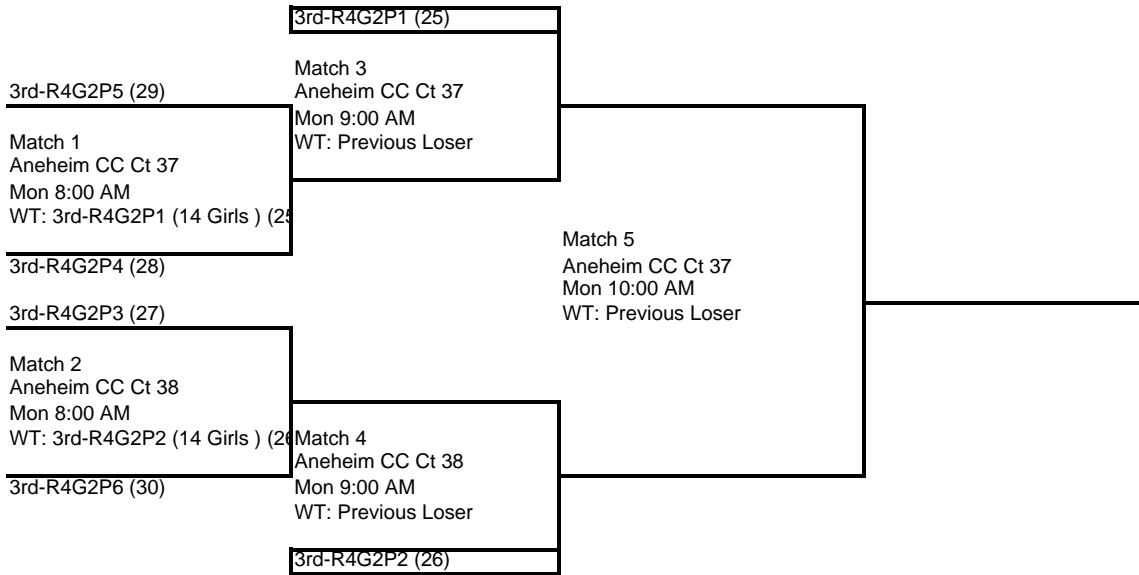

Flight 2 Bracket

Boxed teams must ref the match before theirs
Losers of each match must ref the next match on their court.