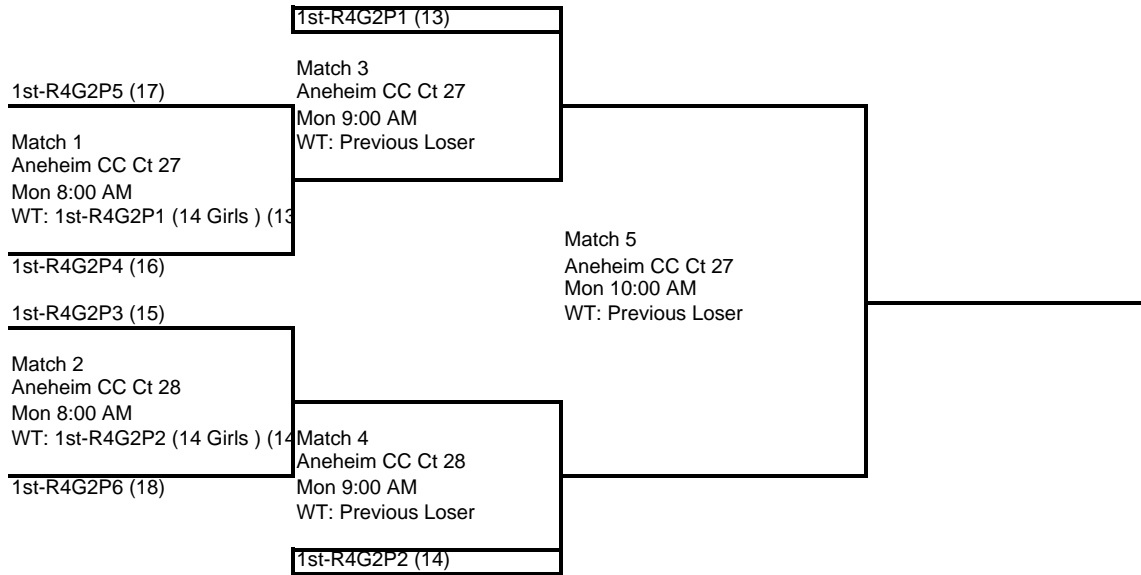

Court Start Time Pool	Aneheim CC Ct 40 Sun 10:00 AM R4G2P6
Team 1	3rd-R3G1P6 (18)
Team 2	4th-R3G1P4 (20)
Team 3	2nd-R3G2P3 (30)

3 Games to 25

1st Annual Summer Soiree

14 Girls

Round 5

Gold Bracket

Boxed teams must ref the match before theirs
Losers of each match must ref the next match on their court.

**1st Annual Summer Soiree
14 Girls**

Silver Bracket

Bronze Bracket

Boxed teams must ref the match before theirs
Losers of each match must ref the next match on their court.

**1st Annual Summer Soiree
14 Girls**