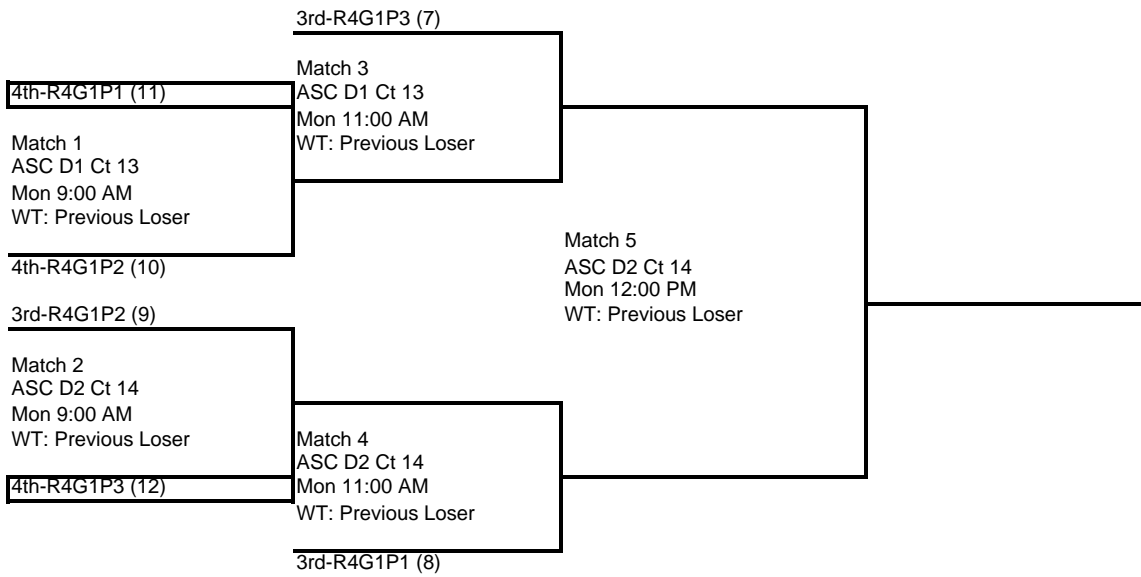

Court Start Time Pool	Aneheim CC Ct 40 Sun 10:00 AM R4G2P6
Team 1	3rd-R3G1P6 (18)
Team 2	4th-R3G1P4 (20)
Team 3	2nd-R3G2P3 (30)

3 Games to 25

1st Annual Summer Soiree

14 Girls

Round 5

Gold Bracket

Boxed teams must ref the match before theirs
Losers of each match must ref the next match on their court.

**1st Annual Summer Soiree
14 Girls**

Silver Bracket

Bronze Bracket

Boxed teams must ref the match before theirs
Losers of each match must ref the next match on their court.

**1st Annual Summer Soiree
14 Girls**