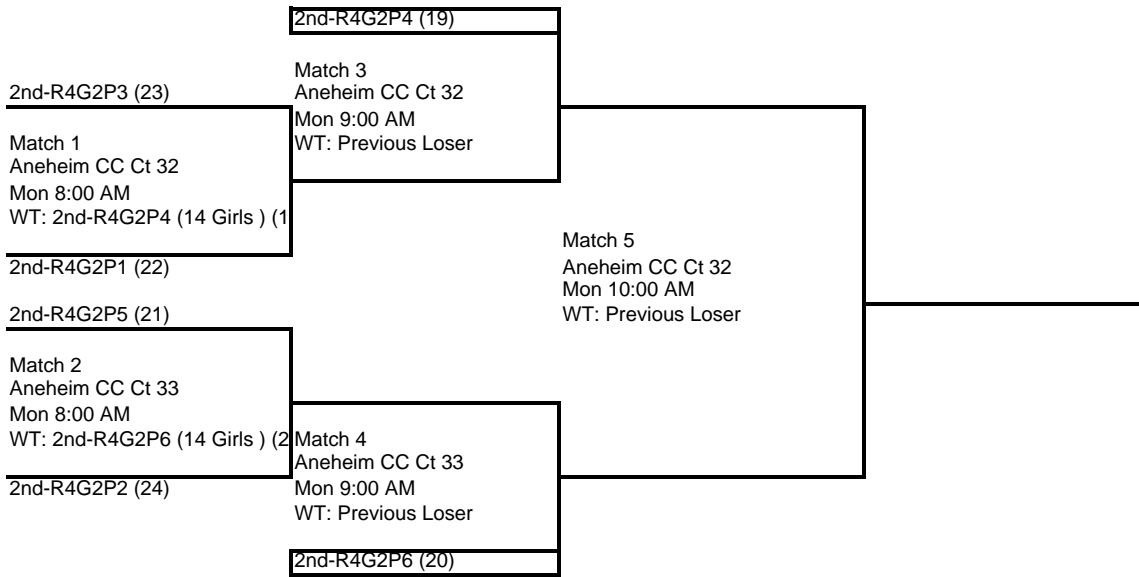

**1st Annual Summer Soiree
14 Girls**

Flight 1 Bracket