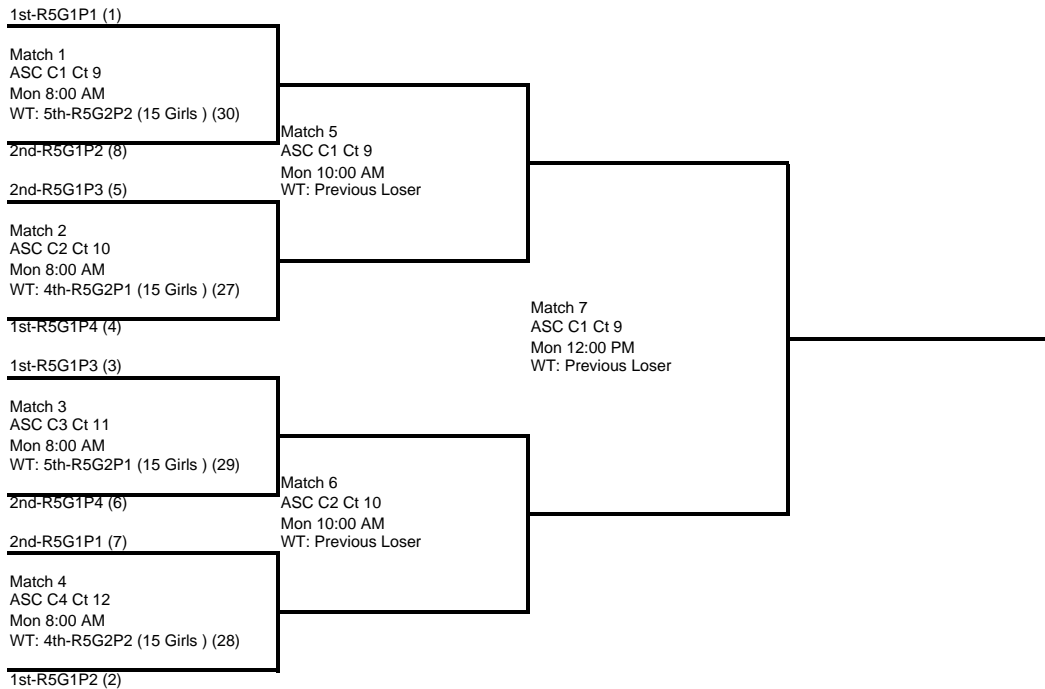

1st Annual Summer Soiree

15 Girls

Round 5

Court Start Time Pool	ASC D2 Ct 14 Sun 10:00 AM R5G1P1	ASC D3 Ct 15 Sun 10:00 AM R5G1P2	ASC D4 Ct 16 Sun 10:00 AM R5G1P3	ASC E1 Ct 17 Sun 10:00 AM R5G1P4
Team 1	1st-R3G1P1 (1)	1st-R3G1P2 (2)	1st-R3G1P3 (3)	1st-R3G1P4 (4)
Team 2	Winner of XBrkt#4M1 (7)	Loser of XBrkt#4M1 (8)	1st-R3G1P5 (5)	1st-R3G1P6 (6)
Team 3	2nd-R3G1P6 (9)	2nd-R3G1P5 (10)	Winner of XBrkt#5M1 (11)	Winner of XBrkt#6M1 (12)
Team 4	2nd-R3G1P4 (15)	2nd-R3G1P3 (16)	2nd-R3G1P2 (13)	2nd-R3G1P1 (14)

Court Start Time Pool	Aneheim CC Ct 31 Sun 10:00 AM R5G2P1	Aneheim CC Ct 33 Sun 10:00 AM R5G2P2	Aneheim CC Ct 34 Sun 10:00 AM R5G2P3
Team 1	3rd-R3G1P4 (17)	3rd-R3G1P3 (18)	3rd-R3G1P6 (19)
Team 2	Loser of XBrkt#5M1 (22)	Loser of XBrkt#6M1 (21)	3rd-R3G1P5 (20)
Team 3	3rd-R3G1P2 (23)	4th-R3G1P5 (25)	3rd-R3G1P1 (24)
Team 4	4th-R3G1P3 (27)	4th-R3G1P6 (26)	4th-R3G1P4 (28)
Team 5	4th-R3G1P1 (29)	4th-R3G1P2 (30)	

1st Annual Summer Soiree

15 Girls

Round 6

Gold Bracket