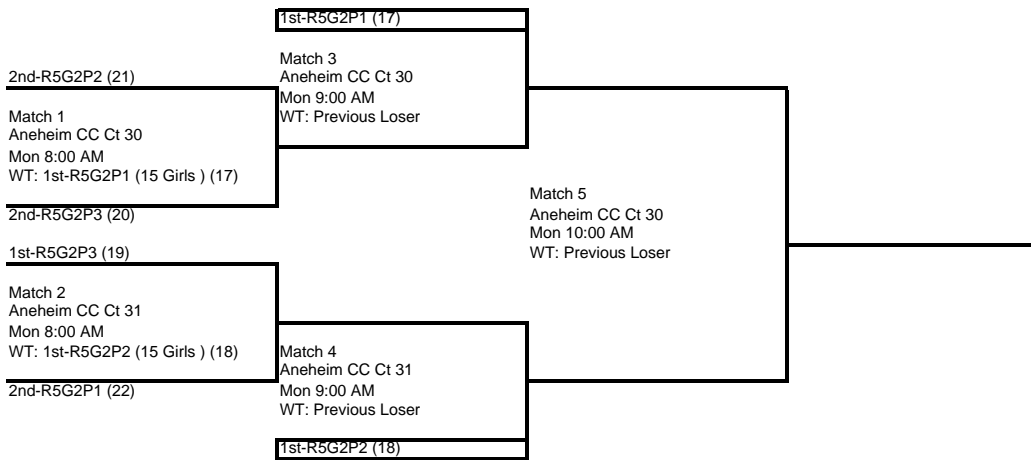

Flight 1 Bracket