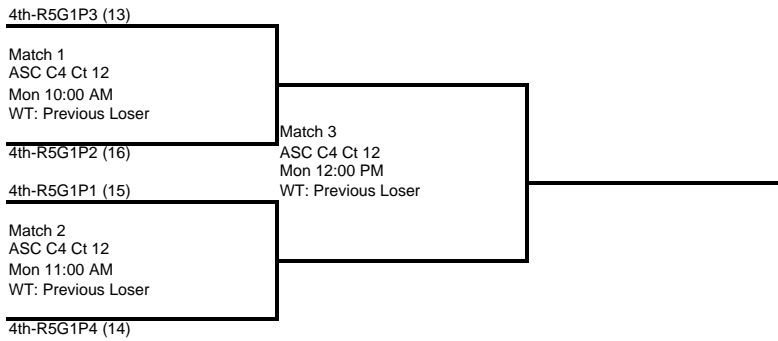

**1st Annual Summer Soiree
15 Girls**

Bronze Bracket