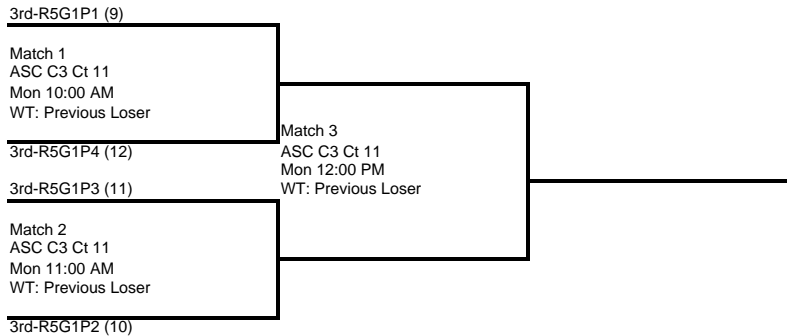

1st Annual Summer Soiree

15 Girls

Round 5

Court Start Time Pool	ASC D2 Ct 14 Sun 10:00 AM R5G1P1	ASC D3 Ct 15 Sun 10:00 AM R5G1P2	ASC D4 Ct 16 Sun 10:00 AM R5G1P3	ASC E1 Ct 17 Sun 10:00 AM R5G1P4
Team 1	1st-R3G1P1 (1)	1st-R3G1P2 (2)	1st-R3G1P3 (3)	1st-R3G1P4 (4)
Team 2	Winner of XBrkt#4M1 (7)	Loser of XBrkt#4M1 (8)	1st-R3G1P5 (5)	1st-R3G1P6 (6)
Team 3	2nd-R3G1P6 (9)	2nd-R3G1P5 (10)	Winner of XBrkt#5M1 (11)	Winner of XBrkt#6M1 (12)
Team 4	2nd-R3G1P4 (15)	2nd-R3G1P3 (16)	2nd-R3G1P2 (13)	2nd-R3G1P1 (14)

1st Annual Summer Soiree

15 Girls

Round 6

Gold Bracket

Silver Bracket

Boxed teams must ref the match before theirs  
Losers of each match must ref the next match on their court.

**1st Annual Summer Soiree  
15 Girls**