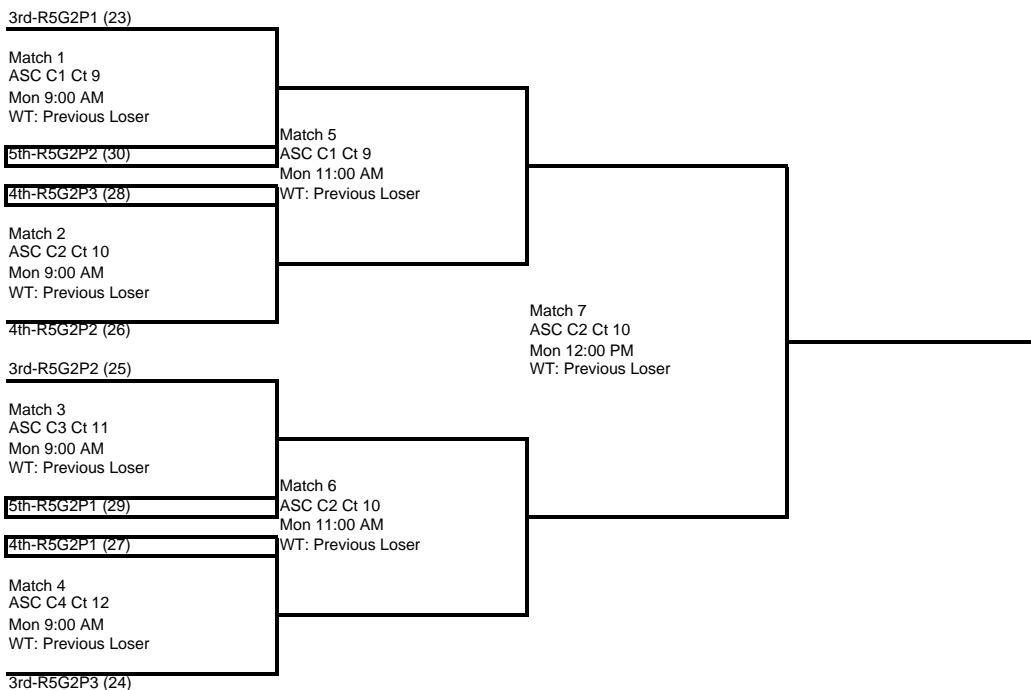

Flight 2 Bracket

Boxed teams must ref the match before theirs
Losers of each match must ref the next match on their court.