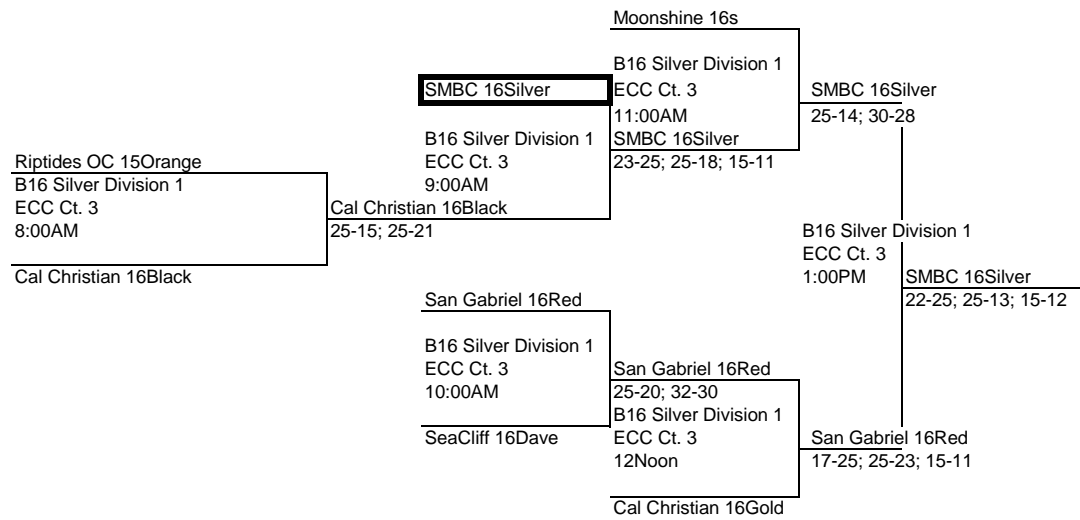

Club Wood 16Blue

B16 Division 4  
Court D3  
Game 2

Beachbones 16s

Spectrum 16Black  
27-25

B16 Division 4  
Court D3  
Game 3

Beachbones 16s  
31-29

Beachbones 16s  
25-22

Boxed Teams officiate 1st playoff match  
Losing team officiates next match

Highline 16Red

B16 Division 4  
Court D4  
Game 1 at 2:00PM

SMBC 15Black

Main Beach Laguna 16-1

B16 Division 4  
Court D4  
Game 2

Balboa Bay 15Quiksilver

SMBC 15Black  
25-22

B16 Division 4  
Court D4  
Game 3

Balboa Bay 15Quiksilver  
25-18

Balboa Bay 15Quiksilv  
25-17

Boxed Teams officiate 1st playoff match  
 Losing team officiates next match

Boxed Teams officiate 1st playoff match  
Losing team officiates next match