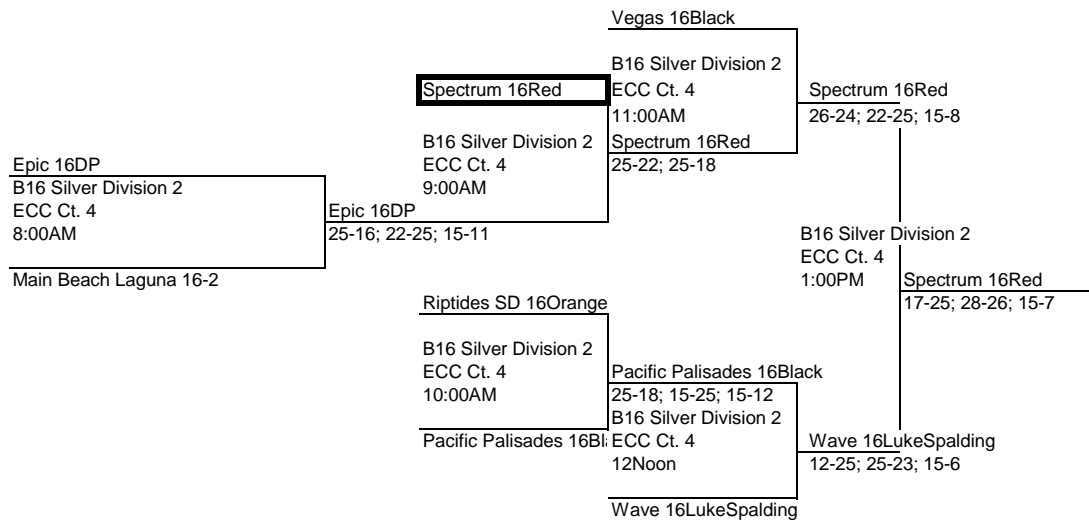

Riptides SB 16Orange  
25-18

Riptides SB 16Orange

Riptides SB 16Orange  
25-19

7

ng

Spectrum 16Black

B16 Division 4  
Court D3  
Game 1 at 2:00PM

949 15Black

Club Wood 16Blue

B16 Division 4  
Court D3  
Game 2

Beachbones 16s

Spectrum 16Black  
27-25

B16 Division 4  
Court D3  
Game 3

Beachbones 16s  
31-29

Beachbones 16s  
25-22

Boxed Teams officiate 1st playoff match  
Losing team officiates next match

Highline 16Red

B16 Division 4  
Court D4  
Game 1 at 2:00PM

SMBC 15Black

Main Beach Laguna 16-1

B16 Division 4  
Court D4  
Game 2

Balboa Bay 15Quiksilver

SMBC 15Black  
25-22

B16 Division 4  
Court D4  
Game 3

Balboa Bay 15Quiksilver  
25-18

Balboa Bay 15Quiksilv  
25-17

Boxed Teams officiate 1st playoff match  
 Losing team officiates next match

Boxed Teams officiate 1st playoff match  
Losing team officiates next match