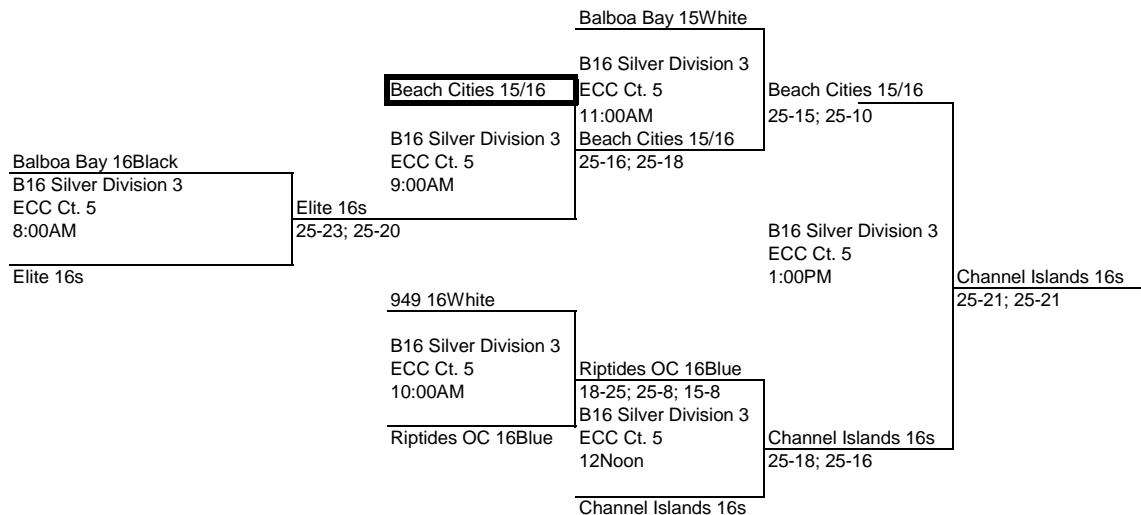

Highline 16Red

B16 Division 4  
Court D4  
Game 1 at 2:00PM

SMBC 15Black

Main Beach Laguna 16-1

B16 Division 4  
Court D4  
Game 2

Balboa Bay 15Quiksilver

SMBC 15Black  
25-22

B16 Division 4  
Court D4  
Game 3

Balboa Bay 15Quiksilver  
25-18

Balboa Bay 15Quiksilv  
25-17

Boxed Teams officiate 1st playoff match  
 Losing team officiates next match

Boxed Teams officiate 1st playoff match  
Losing team officiates next match

er

Boxed Teams officiate 1st playoff match  
 Losing team officiates next match

Riptides SB 16Blue  
B16 Silver Division 3  
ECC Ct. 6  
8:00AM

Riptides SB 16Blue  
25-0; 25-0

**Club Wood 16Black**  
B16 Silver Division 3  
ECC Ct. 6  
9:00AM

The HBC 16Nate  
B16 Silver Division 3  
ECC Ct. 6  
10:00AM  
Laguna Beach 15s

Balboa Bay 16Red  
B16 Silver Division 3  
ECC Ct. 6  
11:00AM  
Riptides SB 16Blue  
26-28; 25-12; 18-16  
The HBC 16Nate  
25-16; 25-13  
B16 Silver Division 3  
ECC Ct. 6  
12Noon  
Seaside 16Black