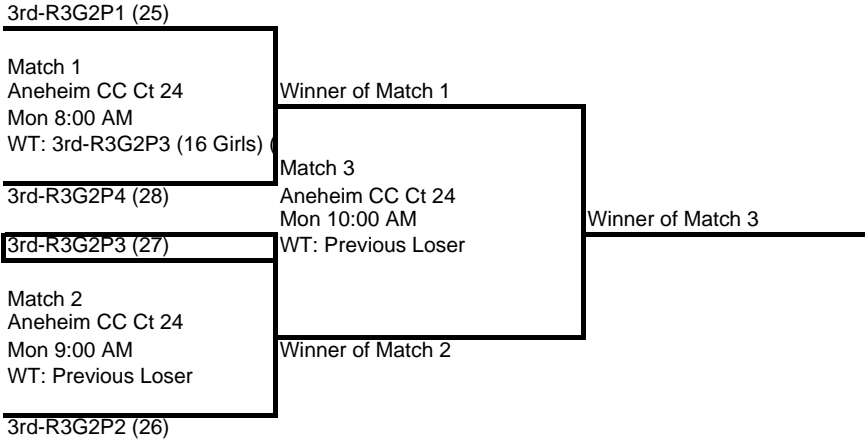

1st Annual Summer Soiree

16 Girls

Round 2

Court Start Time Pool	ASC C2 Ct 10 Sat 10:00 AM R2G1P1	ASC C3 Ct 11 Sat 10:00 AM R2G1P2	ASC C4 Ct 12 Sat 10:00 AM R2G1P3	ASC D1 Ct 13 Sat 10:00 AM R2G1P4
Team 1	1st-R1G1P1 (1)	1st-R1G1P2 (2)	1st-R1G1P3 (3)	1st-R1G1P4 (4)
Team 2	2nd-R1G1P2 (15)	2nd-R1G1P1 (16)	2nd-R1G1P4 (13)	2nd-R1G1P3 (14)
Team 3	3rd-R1G1P3 (19)	3rd-R1G1P4 (20)	3rd-R1G1P1 (17)	3rd-R1G1P2 (18)
Team 4	4th-R1G1P4 (29)	4th-R1G1P3 (30)	5th-R1G1P8 (33)	5th-R1G1P7 (34)

1st Annual Summer Soiree

16 Girls

Round 3

Court Start Time Pool	ASC C2 Ct 10 Sun 10:00 AM R3G1P1	ASC C3 Ct 11 Sun 10:00 AM R3G1P2	ASC C4 Ct 12 Sun 10:00 AM R3G1P3	ASC D1 Ct 13 Sun 10:00 AM R3G1P4
Team 1	1st-R2G1P1 (1)	1st-R2G1P2 (2)	1st-R2G1P3 (3)	1st-R2G1P4 (4)
Team 2	1st-R2G1P7 (7)	1st-R2G1P8 (8)	1st-R2G1P5 (5)	1st-R2G1P6 (6)
Team 3	2nd-R2G1P8 (10)	2nd-R2G1P7 (9)	2nd-R2G1P6 (12)	2nd-R2G1P5 (11)
Team 4	2nd-R2G1P2 (16)	2nd-R2G1P1 (15)	2nd-R2G1P4 (14)	2nd-R2G1P3 (13)

1st Annual Summer Soiree

16 Girls

Round 4

Gold Bracket

Silver Bracket

 Boxed teams must ref the match before theirs
Losers of each match must ref the next match on their court.

**1st Annual Summer Soiree
16 Girls**

Bronze Bracket

Flight 1 Bracket

Flight 2 Bracket

Boxed teams must ref the match before theirs
 Losers of each match must ref the next match on their court.

**1st Annual Summer Soiree
16 Girls**

Flight 3 Bracket