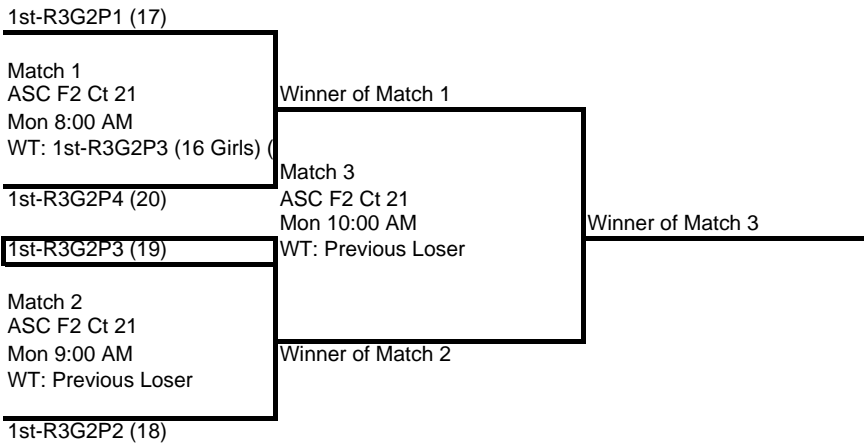

1st Annual Summer Soiree

16 Girls

Round 2

Court Start Time Pool	ASC C2 Ct 10 Sat 10:00 AM R2G1P1	ASC C3 Ct 11 Sat 10:00 AM R2G1P2	ASC C4 Ct 12 Sat 10:00 AM R2G1P3	ASC D1 Ct 13 Sat 10:00 AM R2G1P4
Team 1	1st-R1G1P1 (1)	1st-R1G1P2 (2)	1st-R1G1P3 (3)	1st-R1G1P4 (4)
Team 2	2nd-R1G1P2 (15)	2nd-R1G1P1 (16)	2nd-R1G1P4 (13)	2nd-R1G1P3 (14)
Team 3	3rd-R1G1P3 (19)	3rd-R1G1P4 (20)	3rd-R1G1P1 (17)	3rd-R1G1P2 (18)
Team 4	4th-R1G1P4 (29)	4th-R1G1P3 (30)	5th-R1G1P8 (33)	5th-R1G1P7 (34)

1st Annual Summer Soiree

16 Girls

Round 3

Court Start Time Pool	ASC C2 Ct 10 Sun 10:00 AM R3G1P1	ASC C3 Ct 11 Sun 10:00 AM R3G1P2	ASC C4 Ct 12 Sun 10:00 AM R3G1P3	ASC D1 Ct 13 Sun 10:00 AM R3G1P4
Team 1	1st-R2G1P1 (1)	1st-R2G1P2 (2)	1st-R2G1P3 (3)	1st-R2G1P4 (4)
Team 2	1st-R2G1P7 (7)	1st-R2G1P8 (8)	1st-R2G1P5 (5)	1st-R2G1P6 (6)
Team 3	2nd-R2G1P8 (10)	2nd-R2G1P7 (9)	2nd-R2G1P6 (12)	2nd-R2G1P5 (11)
Team 4	2nd-R2G1P2 (16)	2nd-R2G1P1 (15)	2nd-R2G1P4 (14)	2nd-R2G1P3 (13)

1st Annual Summer Soiree

16 Girls

Round 4

Gold Bracket

Silver Bracket

 Boxed teams must ref the match before theirs
Losers of each match must ref the next match on their court.

**1st Annual Summer Soiree
16 Girls**

Bronze Bracket

Flight 1 Bracket

Flight 2 Bracket

Boxed teams must ref the match before theirs
 Losers of each match must ref the next match on their court.

**1st Annual Summer Soiree
16 Girls**

Flight 3 Bracket