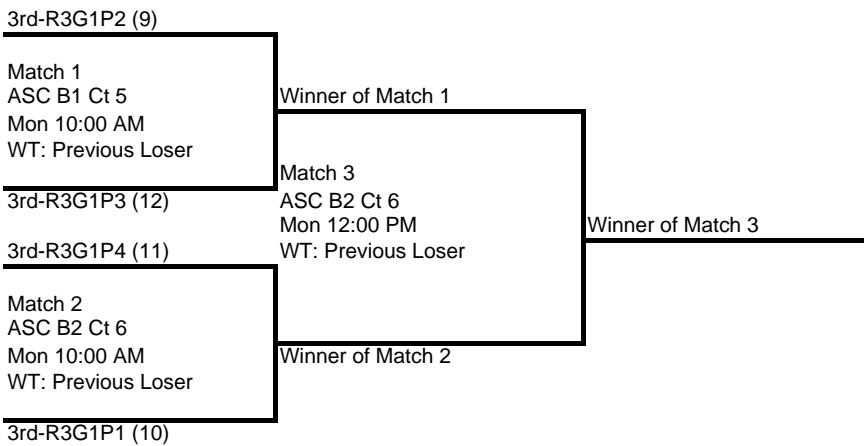

1st Annual Summer Soiree

16 Girls

Round 2

Court Start Time Pool	ASC C2 Ct 10 Sat 10:00 AM R2G1P1	ASC C3 Ct 11 Sat 10:00 AM R2G1P2	ASC C4 Ct 12 Sat 10:00 AM R2G1P3	ASC D1 Ct 13 Sat 10:00 AM R2G1P4
Team 1	1st-R1G1P1 (1)	1st-R1G1P2 (2)	1st-R1G1P3 (3)	1st-R1G1P4 (4)
Team 2	2nd-R1G1P2 (15)	2nd-R1G1P1 (16)	2nd-R1G1P4 (13)	2nd-R1G1P3 (14)
Team 3	3rd-R1G1P3 (19)	3rd-R1G1P4 (20)	3rd-R1G1P1 (17)	3rd-R1G1P2 (18)
Team 4	4th-R1G1P4 (29)	4th-R1G1P3 (30)	5th-R1G1P8 (33)	5th-R1G1P7 (34)

1st Annual Summer Soiree

16 Girls

Round 3

Court Start Time Pool	ASC C2 Ct 10 Sun 10:00 AM R3G1P1	ASC C3 Ct 11 Sun 10:00 AM R3G1P2	ASC C4 Ct 12 Sun 10:00 AM R3G1P3	ASC D1 Ct 13 Sun 10:00 AM R3G1P4
Team 1	1st-R2G1P1 (1)	1st-R2G1P2 (2)	1st-R2G1P3 (3)	1st-R2G1P4 (4)
Team 2	1st-R2G1P7 (7)	1st-R2G1P8 (8)	1st-R2G1P5 (5)	1st-R2G1P6 (6)
Team 3	2nd-R2G1P8 (10)	2nd-R2G1P7 (9)	2nd-R2G1P6 (12)	2nd-R2G1P5 (11)
Team 4	2nd-R2G1P2 (16)	2nd-R2G1P1 (15)	2nd-R2G1P4 (14)	2nd-R2G1P3 (13)

1st Annual Summer Soiree

16 Girls

Round 4

Gold Bracket

Silver Bracket

 Boxed teams must ref the match before theirs
Losers of each match must ref the next match on their court.

**1st Annual Summer Soiree
16 Girls**

Bronze Bracket

Flight 1 Bracket

Flight 2 Bracket

Boxed teams must ref the match before theirs
 Losers of each match must ref the next match on their court.

**1st Annual Summer Soiree
16 Girls**

Flight 3 Bracket