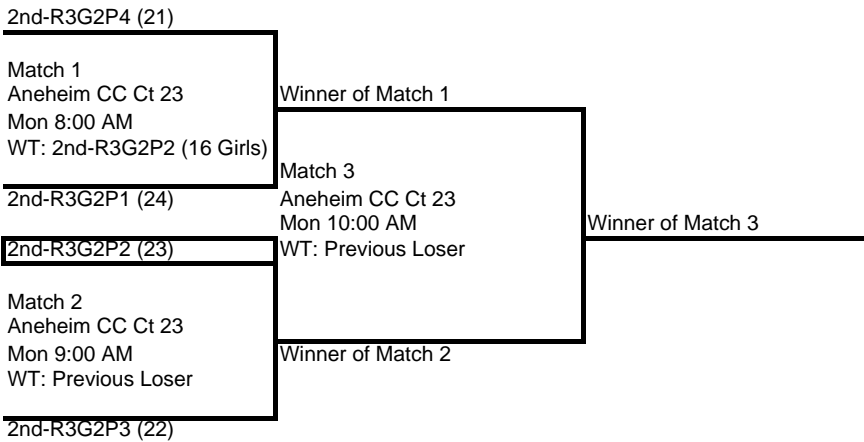

1st Annual Summer Soiree

16 Girls

Round 1

Court Start Time Pool	ASC C2 Ct 10 Fri 10:00 AM R1G1P1	ASC C3 Ct 11 Fri 10:00 AM R1G1P2	ASC C4 Ct 12 Fri 10:00 AM R1G1P3	ASC D1 Ct 13 Fri 10:00 AM R1G1P4
Team 1	Goldenwest 16 Asics (SC)	SCVC Roxy 16-1 (SC)	Seal Beach 16 Maria (SC)	Splash U16 National (EV)
Team 2	NonStop (SC)	New Wave 16s (SC)	TCA SC 16-Blue (SC)	SoCal 16-Trestles (SC)
Team 3	ColumbiaLightning16-1 (CH)	Royal Palms 16s (SC)	ABC Apollo White (CE)	Bridge VBC 16-1 (SC)
Team 4	Coyote 16 (SC)	Club Pacific 1-Melani (SC)	Spectrum 16's (SC)	Club Mojave 16s

1st Annual Summer Soiree

16 Girls

Round 3

Court Start Time Pool	ASC C2 Ct 10 Sun 10:00 AM R3G1P1	ASC C3 Ct 11 Sun 10:00 AM R3G1P2	ASC C4 Ct 12 Sun 10:00 AM R3G1P3	ASC D1 Ct 13 Sun 10:00 AM R3G1P4
Team 1	1st-R2G1P1 (1)	1st-R2G1P2 (2)	1st-R2G1P3 (3)	1st-R2G1P4 (4)
Team 2	1st-R2G1P7 (7)	1st-R2G1P8 (8)	1st-R2G1P5 (5)	1st-R2G1P6 (6)
Team 3	2nd-R2G1P8 (10)	2nd-R2G1P7 (9)	2nd-R2G1P6 (12)	2nd-R2G1P5 (11)
Team 4	2nd-R2G1P2 (16)	2nd-R2G1P1 (15)	2nd-R2G1P4 (14)	2nd-R2G1P3 (13)

1st Annual Summer Soiree

16 Girls

Round 4

Gold Bracket

Silver Bracket

 Boxed teams must ref the match before theirs
Losers of each match must ref the next match on their court.

**1st Annual Summer Soiree
16 Girls**

Bronze Bracket

Flight 1 Bracket

Flight 2 Bracket

Boxed teams must ref the match before theirs
 Losers of each match must ref the next match on their court.

**1st Annual Summer Soiree
16 Girls**

Flight 3 Bracket