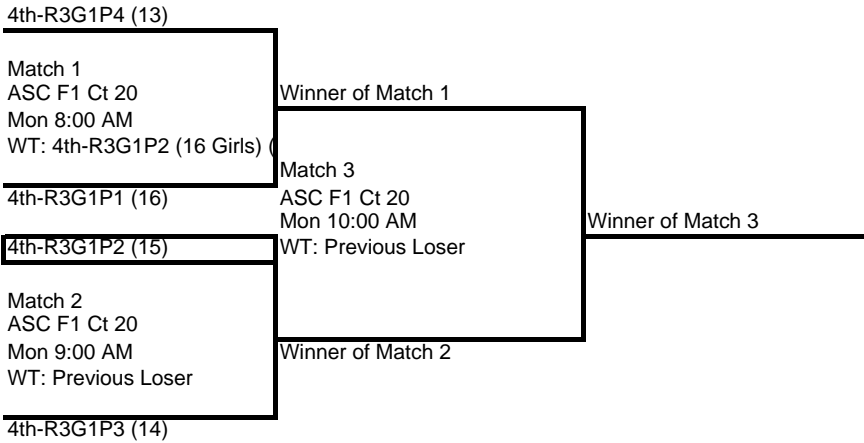

1st Annual Summer Soiree

16 Girls

Round 2

Court Start Time Pool	ASC C2 Ct 10 Sat 10:00 AM R2G1P1	ASC C3 Ct 11 Sat 10:00 AM R2G1P2	ASC C4 Ct 12 Sat 10:00 AM R2G1P3	ASC D1 Ct 13 Sat 10:00 AM R2G1P4
Team 1	1st-R1G1P1 (1)	1st-R1G1P2 (2)	1st-R1G1P3 (3)	1st-R1G1P4 (4)
Team 2	2nd-R1G1P2 (15)	2nd-R1G1P1 (16)	2nd-R1G1P4 (13)	2nd-R1G1P3 (14)
Team 3	3rd-R1G1P3 (19)	3rd-R1G1P4 (20)	3rd-R1G1P1 (17)	3rd-R1G1P2 (18)
Team 4	4th-R1G1P4 (29)	4th-R1G1P3 (30)	5th-R1G1P8 (33)	5th-R1G1P7 (34)

1st Annual Summer Soiree

16 Girls

Round 3

Court Start Time Pool	ASC C2 Ct 10 Sun 10:00 AM R3G1P1	ASC C3 Ct 11 Sun 10:00 AM R3G1P2	ASC C4 Ct 12 Sun 10:00 AM R3G1P3	ASC D1 Ct 13 Sun 10:00 AM R3G1P4
Team 1	1st-R2G1P1 (1)	1st-R2G1P2 (2)	1st-R2G1P3 (3)	1st-R2G1P4 (4)
Team 2	1st-R2G1P7 (7)	1st-R2G1P8 (8)	1st-R2G1P5 (5)	1st-R2G1P6 (6)
Team 3	2nd-R2G1P8 (10)	2nd-R2G1P7 (9)	2nd-R2G1P6 (12)	2nd-R2G1P5 (11)
Team 4	2nd-R2G1P2 (16)	2nd-R2G1P1 (15)	2nd-R2G1P4 (14)	2nd-R2G1P3 (13)

1st Annual Summer Soiree

16 Girls

Round 4

Gold Bracket

Silver Bracket

 Boxed teams must ref the match before theirs
Losers of each match must ref the next match on their court.

**1st Annual Summer Soiree
16 Girls**

Bronze Bracket

Flight 1 Bracket

Flight 2 Bracket

Boxed teams must ref the match before theirs
 Losers of each match must ref the next match on their court.

**1st Annual Summer Soiree
16 Girls**

Flight 3 Bracket