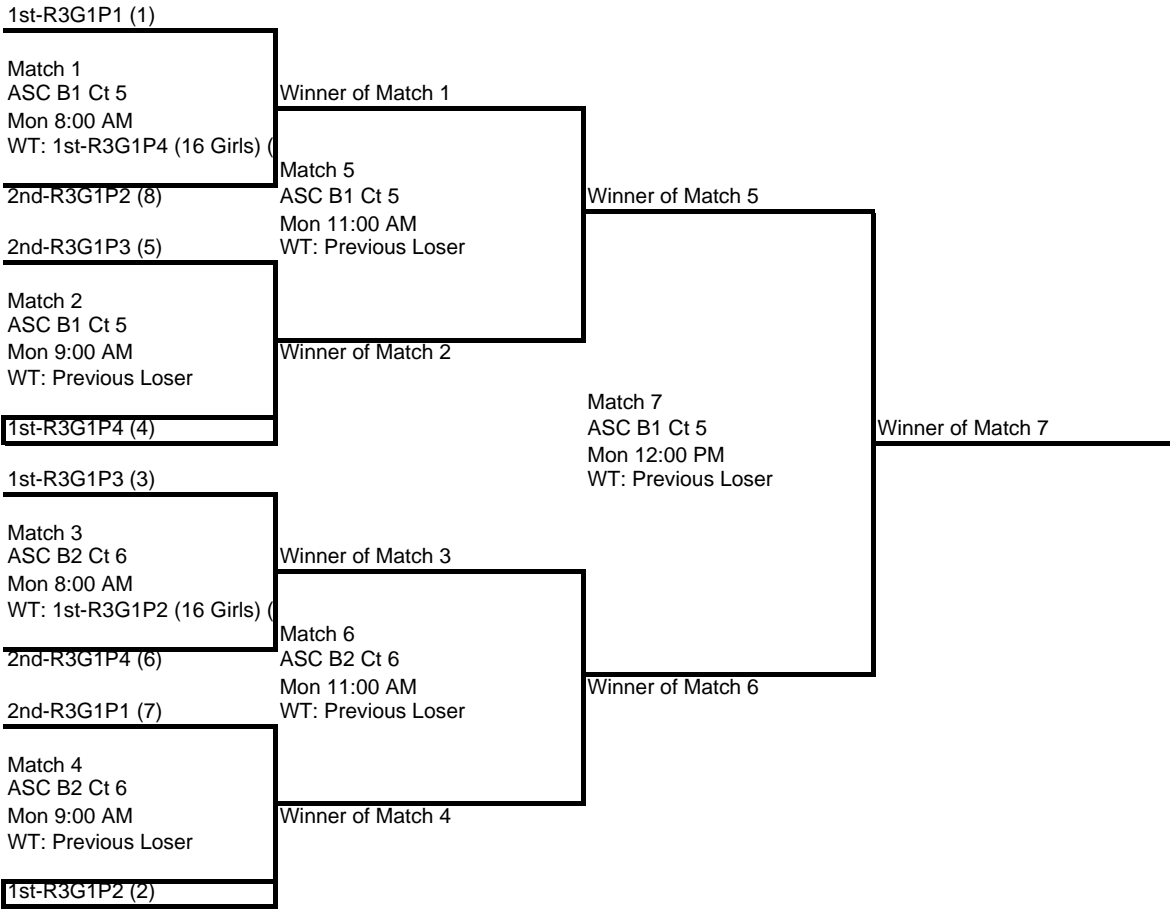

1st Annual Summer Soiree

16 Girls

Round 4

Gold Bracket