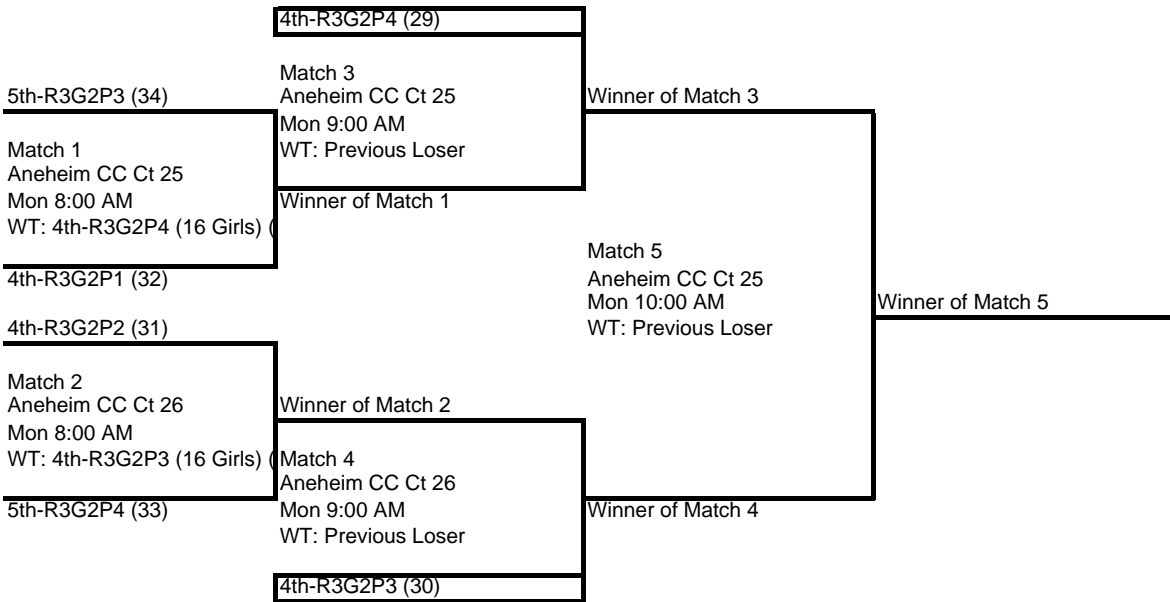

Flight 4 Bracket

Boxed teams must ref the match before theirs
Losers of each match must ref the next match on their court.