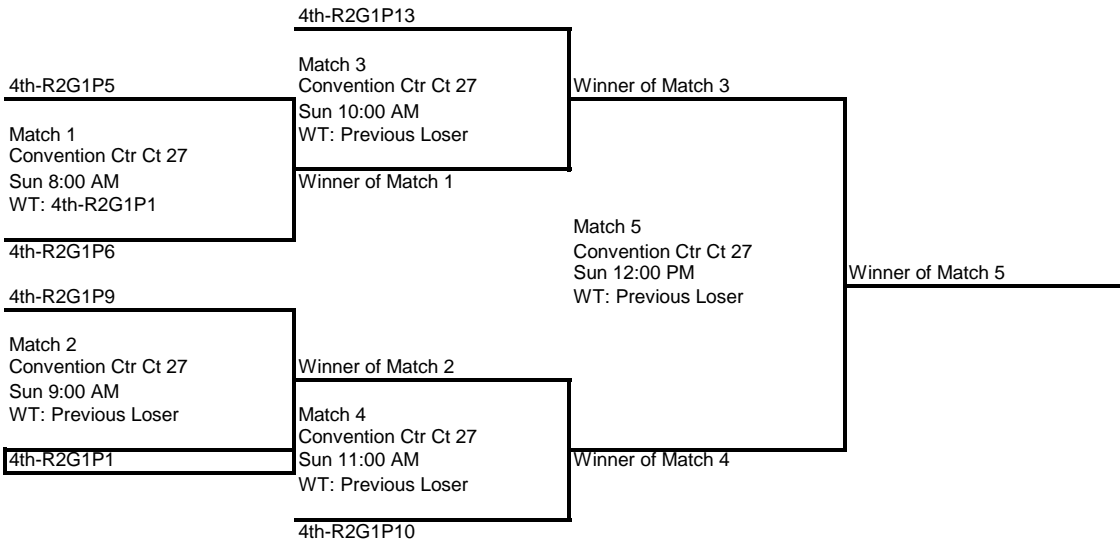

18-Club

Bronze A Bracket

Bronze B Bracket

Boxed teams must ref the match before theirs
Losers of each match must ref the next match on their court.

Flight 1A Bracket

Flight 1B Bracket

Boxed teams must ref the match before theirs
Losers of each match must ref the next match on their court.