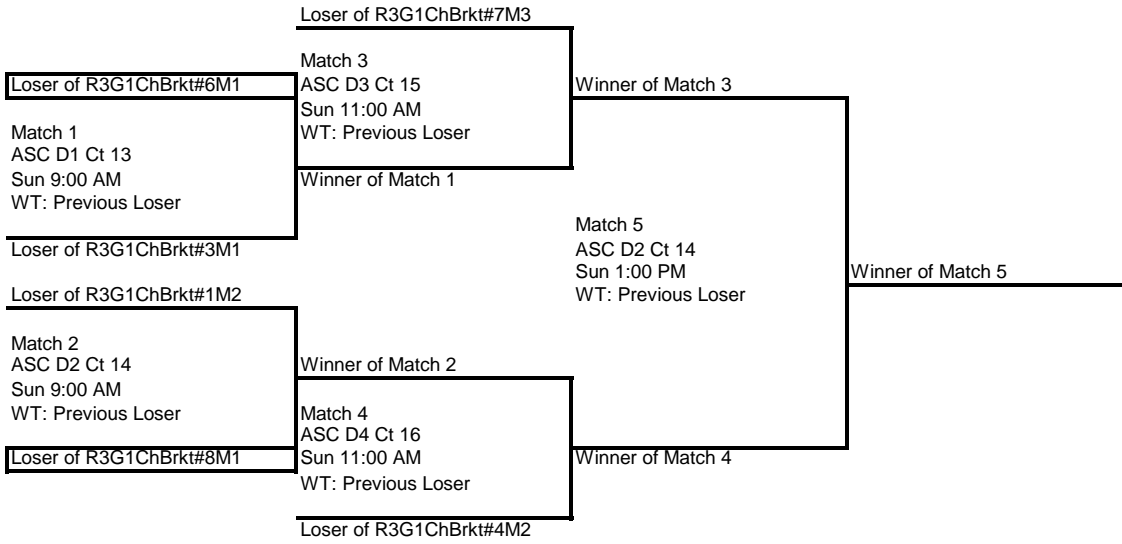

**2010 SCVA Junior National Qualifier #1
18-Club**

Silver B Bracket