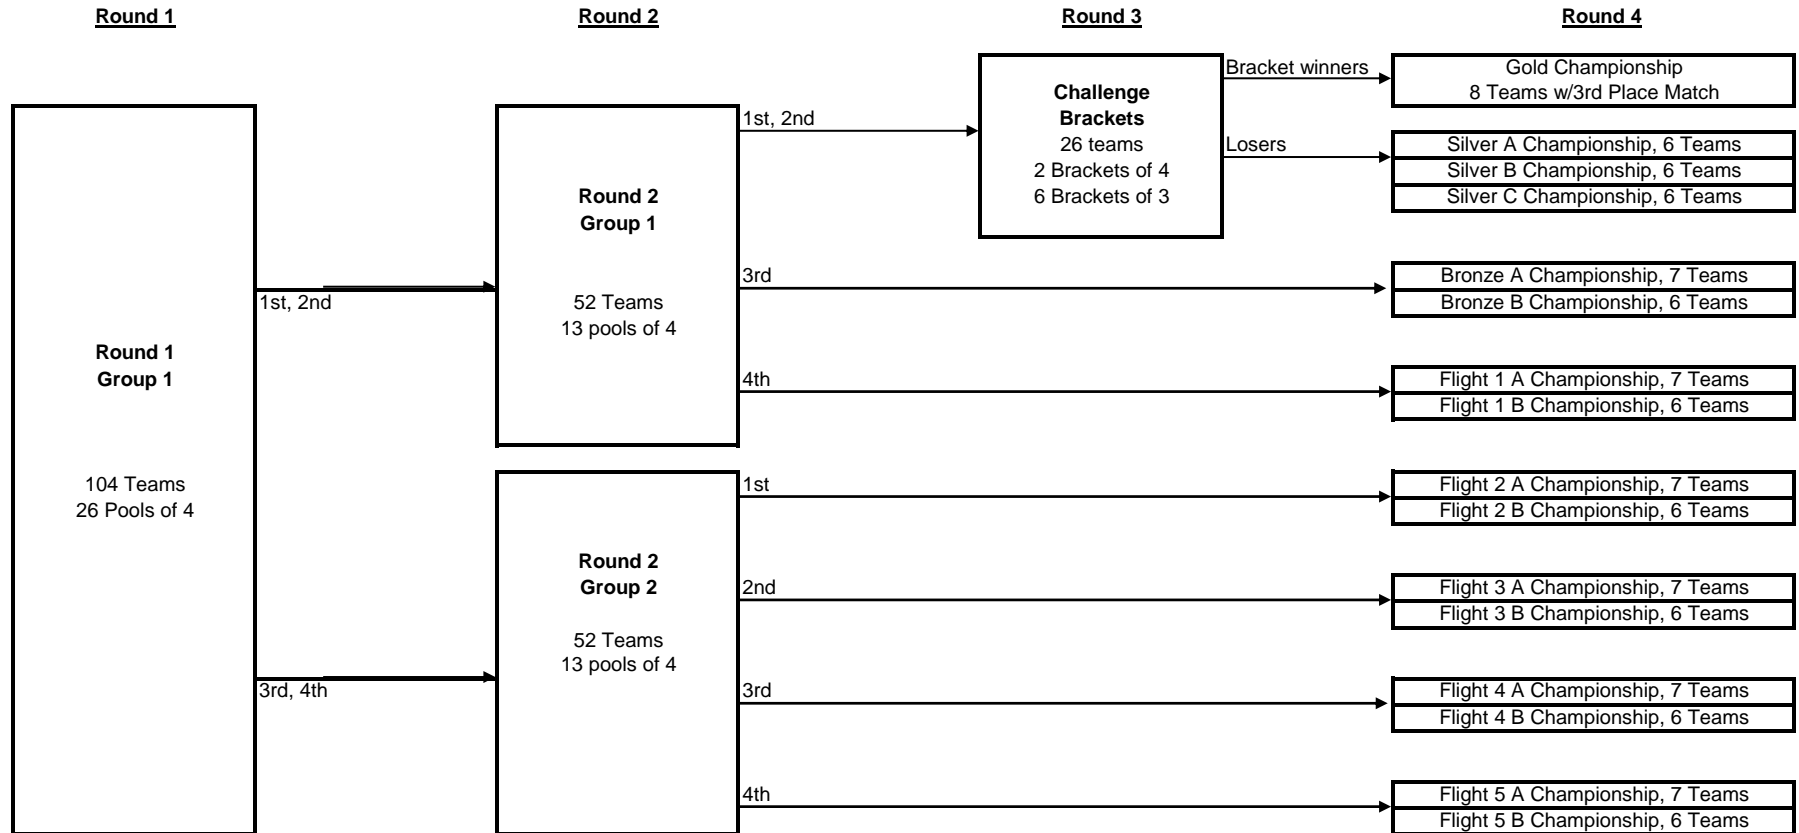

**U.S. JUNIOR NATIONAL VOLLEYBALL QUALIFIERS
2010 SCVA Girls National Qualifier
18 & Under
CLUB DIVISION - 104 TEAMS**

Teams play the following schedules:

Pools of 3	Pools of 4	Pool of 5 on 2 courts	
1 vs 3 (2 ref)	1 vs 3 (2 ref)	1 vs 5	2 vs 4 (3 ref)
2 vs 3 (1 ref)	2 vs 4 (1 ref)	1 vs 4	2 vs 3 (5 ref)
1 vs 2 (3 ref)	1 vs 4 (3 ref)	Break	
All matches are played on the hour	2 vs 3 (1 ref)	1 vs 3	4 vs 5 (2 ref)
	3 vs 4 (2 ref)	2 vs 5	3 vs 4 (1 ref)
	1 vs 2 (4 ref)	1 vs 2	3 vs 5 (4 ref)

Ref team must ref both courts. One R2 will be provided.