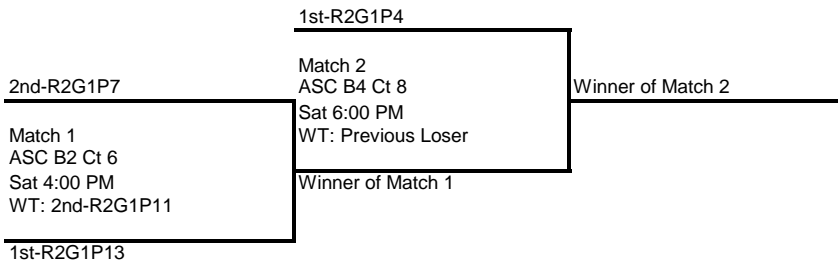

Court Start Time Pool	Convention Ctr Ct 28 Sat 3:00 PM R2G2P12	Convention Ctr Ct 29 Sat 3:00 PM R2G2P13
Team 1	3rd-R1G1P12	3rd-R1G1P13
Team 2	3rd-R1G1P15	3rd-R1G1P14
Team 3	4th-R1G1P14	4th-R1G1P16
Team 4	4th-R1G1P13	4th-R1G1P12

2010 SCVA Junior National Qualifier #1
18-Club
Round 3

Challenge Bracket #1

Challenge Bracket #2

Challenge Bracket #3

Challenge Bracket #4

**2010 SCVA Junior National Qualifier #1
18-Club**

Challenge Bracket #5

Challenge Bracket #6

Challenge Bracket #7

Challenge Bracket #8

2010 SCVA Junior National Qualifier #1

18-Club

Round 4

Gold Bracket

Silver A Bracket