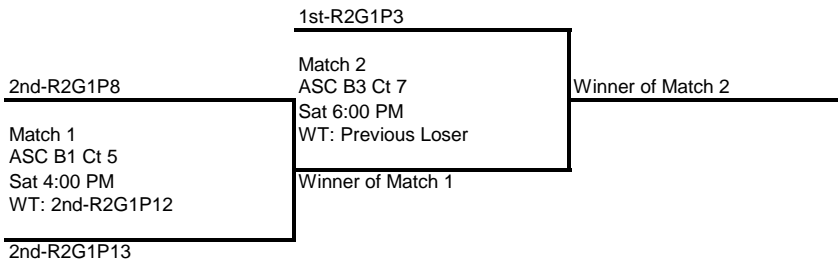

Court Start Time Pool	Convention Ctr Ct 28 Sat 3:00 PM R2G2P12	Convention Ctr Ct 29 Sat 3:00 PM R2G2P13
Team 1	3rd-R1G1P12	3rd-R1G1P13
Team 2	3rd-R1G1P15	3rd-R1G1P14
Team 3	4th-R1G1P14	4th-R1G1P16
Team 4	4th-R1G1P13	4th-R1G1P12

2010 SCVA Junior National Qualifier #1
18-Club
Round 3

Challenge Bracket #1

Challenge Bracket #2

Challenge Bracket #3

Challenge Bracket #4

**2010 SCVA Junior National Qualifier #1
18-Club**

Challenge Bracket #5

Challenge Bracket #6

Challenge Bracket #7

Challenge Bracket #8

2010 SCVA Junior National Qualifier #1

18-Club

Round 4

Gold Bracket

Silver A Bracket