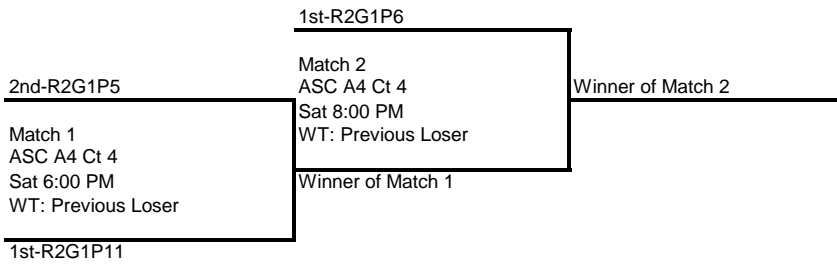

Challenge Bracket #6