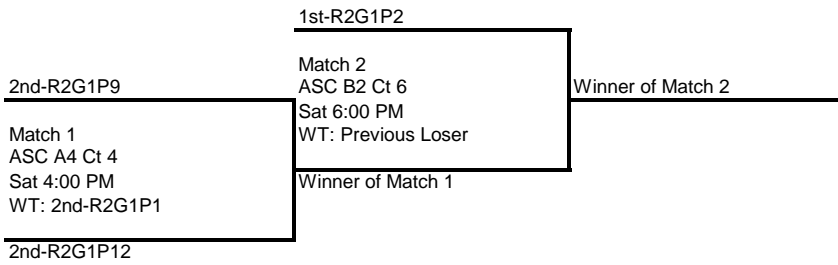

Challenge Bracket #2