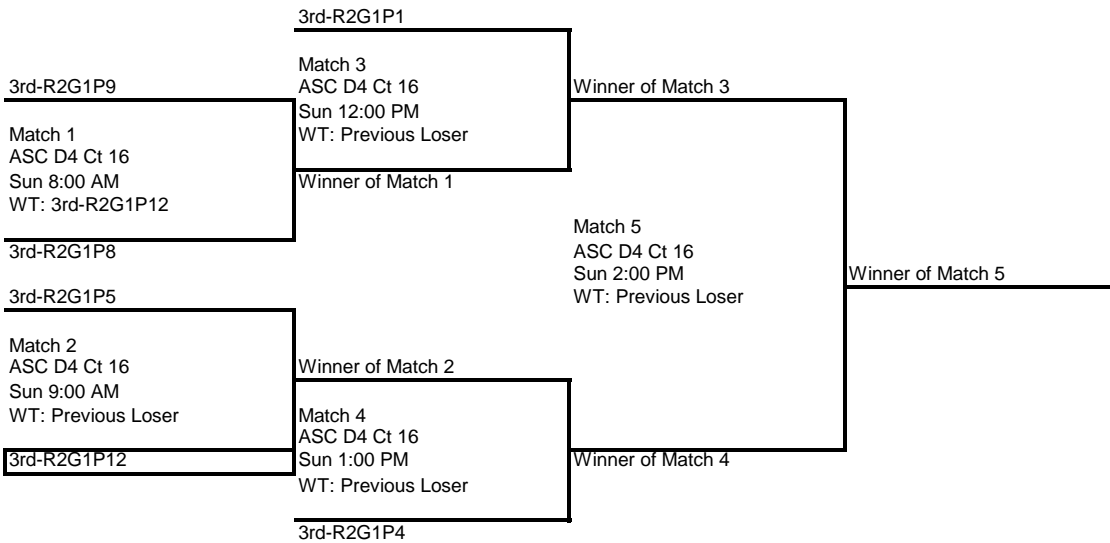

Challenge Bracket #6

Challenge Bracket #7

Challenge Bracket #8

2010 SCVA Junior National Qualifier #1

18-Club

Round 4

Gold Bracket

Silver A Bracket

Boxed teams must ref the match before theirs
Losers of each match must ref the next match on their court.

**2010 SCVA Junior National Qualifier #1
18-Club**

Silver B Bracket

Silver C Bracket

Boxed teams must ref the match before theirs
Losers of each match must ref the next match on their court.

18-Club

Bronze A Bracket

Bronze B Bracket

Boxed teams must ref the match before theirs
Losers of each match must ref the next match on their court.

Flight 1A Bracket

Flight 1B Bracket

Boxed teams must ref the match before theirs
Losers of each match must ref the next match on their court.