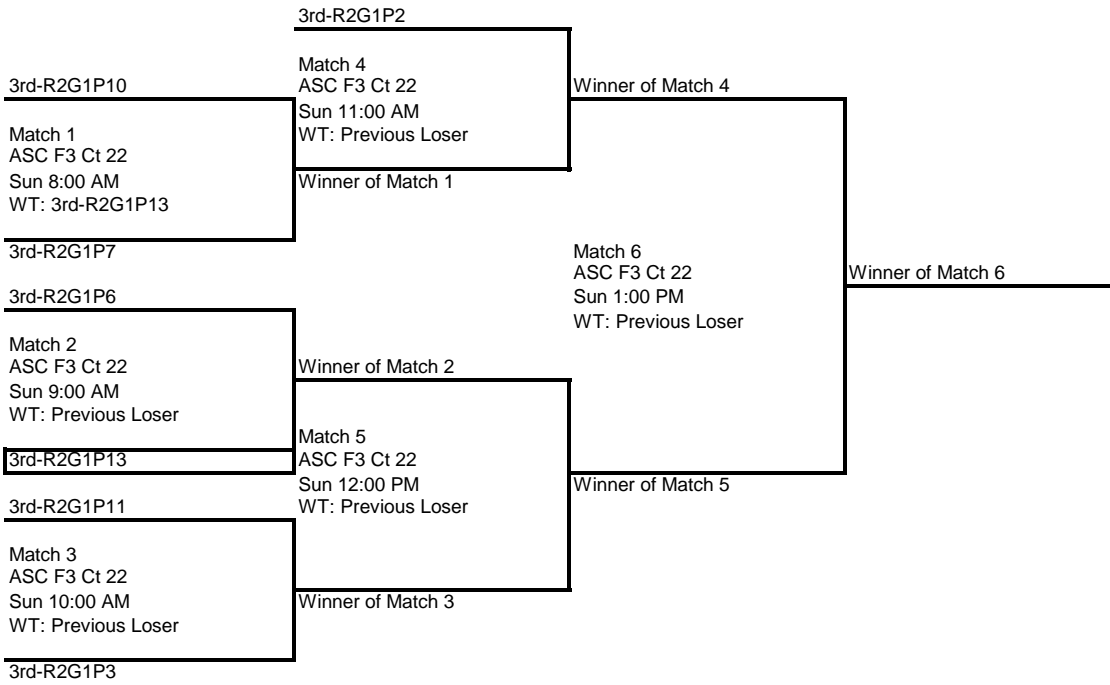

Challenge Bracket #6

Challenge Bracket #7

Challenge Bracket #8

2010 SCVA Junior National Qualifier #1

18-Club

Round 4

Gold Bracket

Silver A Bracket

Boxed teams must ref the match before theirs
Losers of each match must ref the next match on their court.

**2010 SCVA Junior National Qualifier #1
18-Club**

Silver B Bracket

Silver C Bracket

Boxed teams must ref the match before theirs
Losers of each match must ref the next match on their court.

18-Club

Bronze A Bracket

Bronze B Bracket

Boxed teams must ref the match before theirs
Losers of each match must ref the next match on their court.

Flight 1A Bracket

Flight 1B Bracket

Boxed teams must ref the match before theirs
Losers of each match must ref the next match on their court.