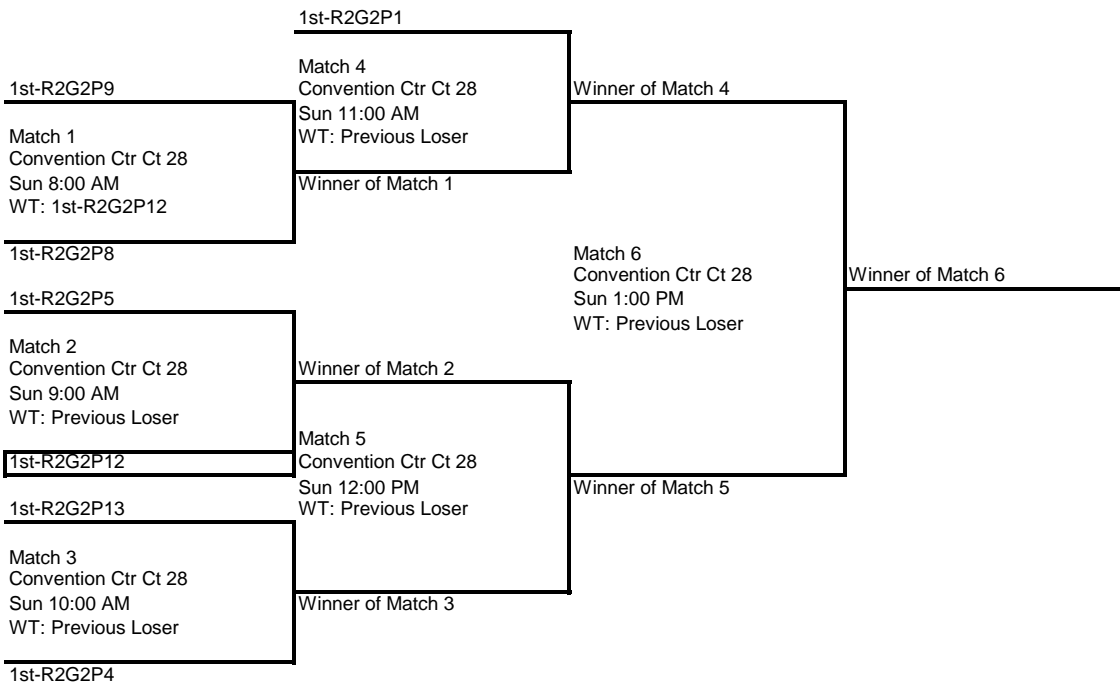

Flight 2A Bracket