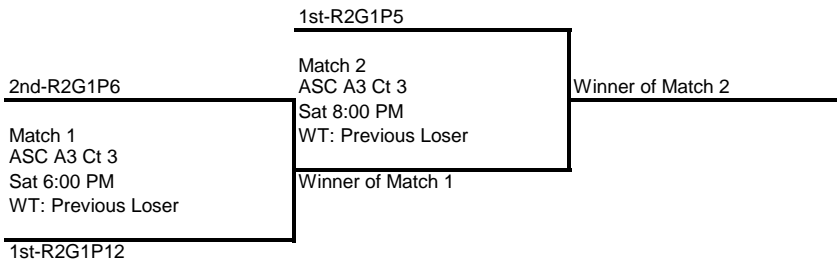

Court Start Time Pool	Convention Ctr Ct 28 Sat 3:00 PM R2G2P12	Convention Ctr Ct 29 Sat 3:00 PM R2G2P13
Team 1	3rd-R1G1P12	3rd-R1G1P13
Team 2	3rd-R1G1P15	3rd-R1G1P14
Team 3	4th-R1G1P14	4th-R1G1P16
Team 4	4th-R1G1P13	4th-R1G1P12

2010 SCVA Junior National Qualifier #1
18-Club
Round 3

Challenge Bracket #1

Challenge Bracket #2

Challenge Bracket #3

Challenge Bracket #4

**2010 SCVA Junior National Qualifier #1
18-Club**

Challenge Bracket #5