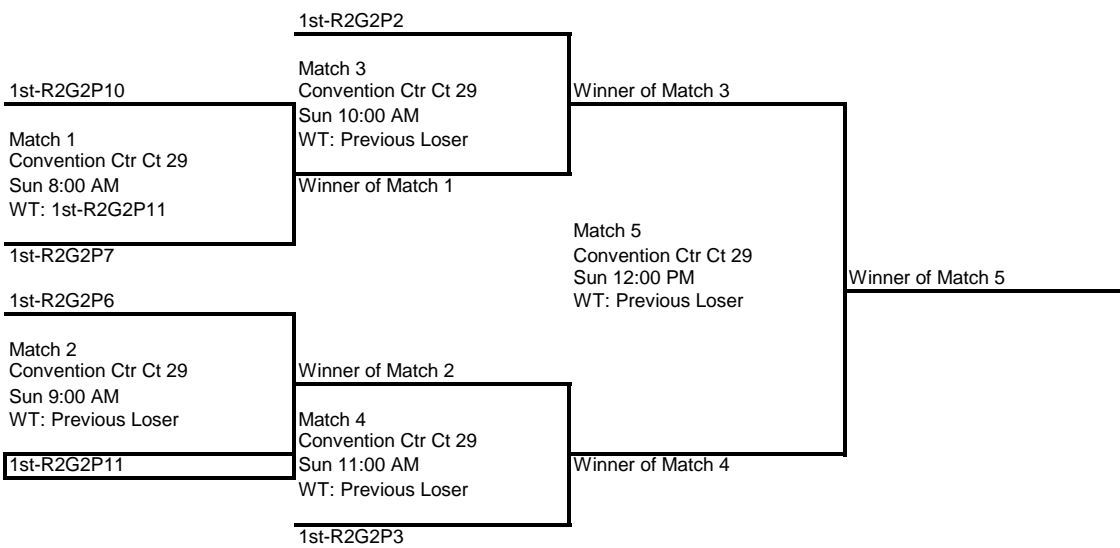

Flight 2B Bracket

Boxed teams must ref the match before theirs
Losers of each match must ref the next match on their court.

Flight 3A Bracket