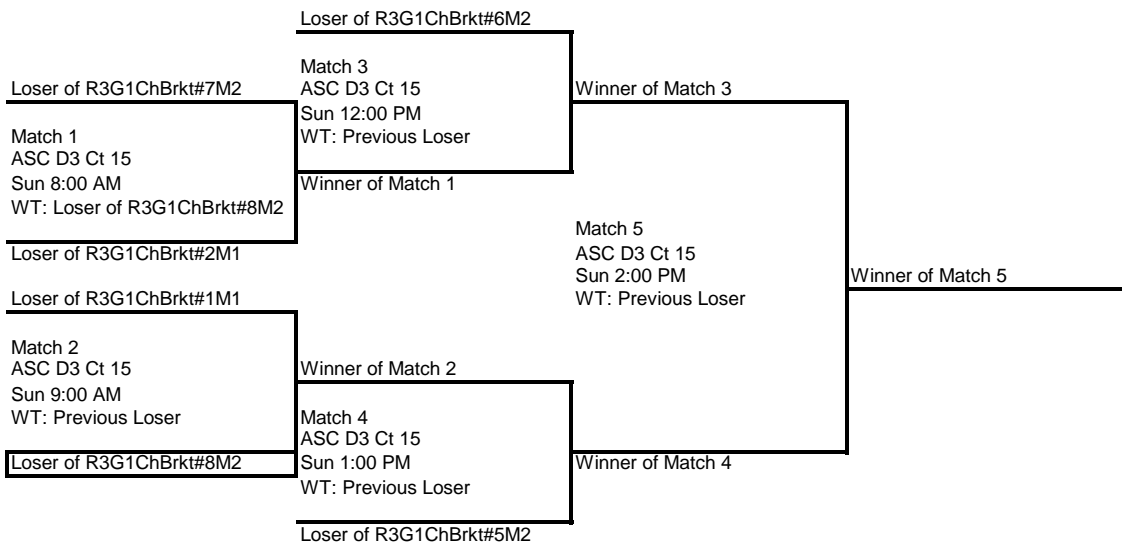

Silver C Bracket

Boxed teams must ref the match before theirs
Losers of each match must ref the next match on their court.