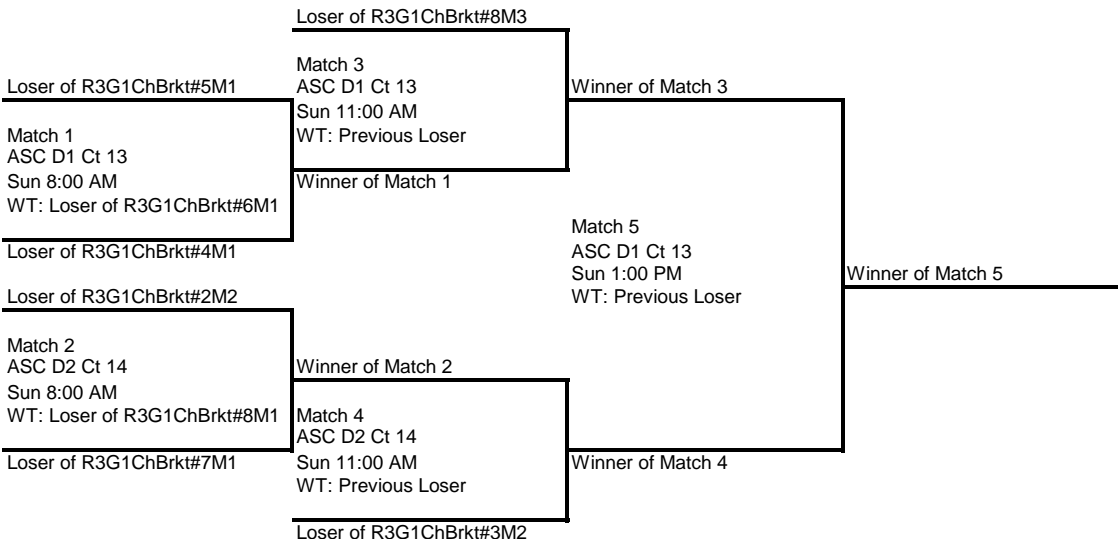

2010 SCVA Junior National Qualifier #1
18-Club
Round 3

Challenge Bracket #1

Challenge Bracket #2

Challenge Bracket #3

Challenge Bracket #4

**2010 SCVA Junior National Qualifier #1
18-Club**

Challenge Bracket #5

Challenge Bracket #6

Challenge Bracket #7

Challenge Bracket #8

2010 SCVA Junior National Qualifier #1

18-Club

Round 4

Gold Bracket

Silver A Bracket