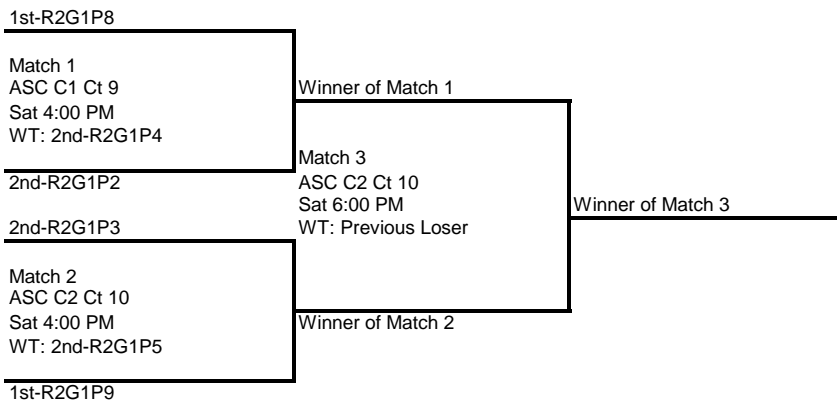

Court Start Time Pool	Convention Ctr Ct 28 Sat 3:00 PM R2G2P12	Convention Ctr Ct 29 Sat 3:00 PM R2G2P13
Team 1	3rd-R1G1P12	3rd-R1G1P13
Team 2	3rd-R1G1P15	3rd-R1G1P14
Team 3	4th-R1G1P14	4th-R1G1P16
Team 4	4th-R1G1P13	4th-R1G1P12

2010 SCVA Junior National Qualifier #1
18-Club
Round 3

Challenge Bracket #1

Challenge Bracket #2

Challenge Bracket #3

Challenge Bracket #4

**2010 SCVA Junior National Qualifier #1
18-Club**

Challenge Bracket #5

Challenge Bracket #6

Challenge Bracket #7

Challenge Bracket #8

2010 SCVA Junior National Qualifier #1

18-Club

Round 4

Gold Bracket

Silver A Bracket