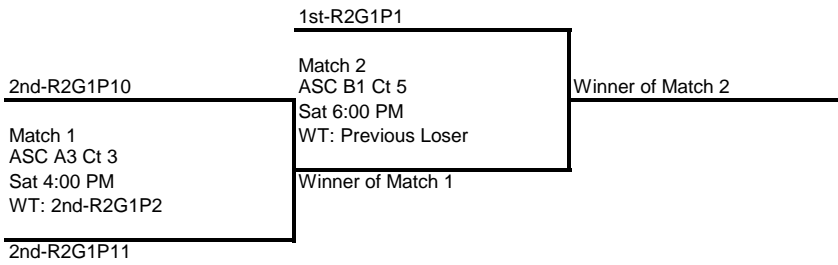

2010 SCVA Junior National Qualifier #1
18-Club
Round 3

Challenge Bracket #1