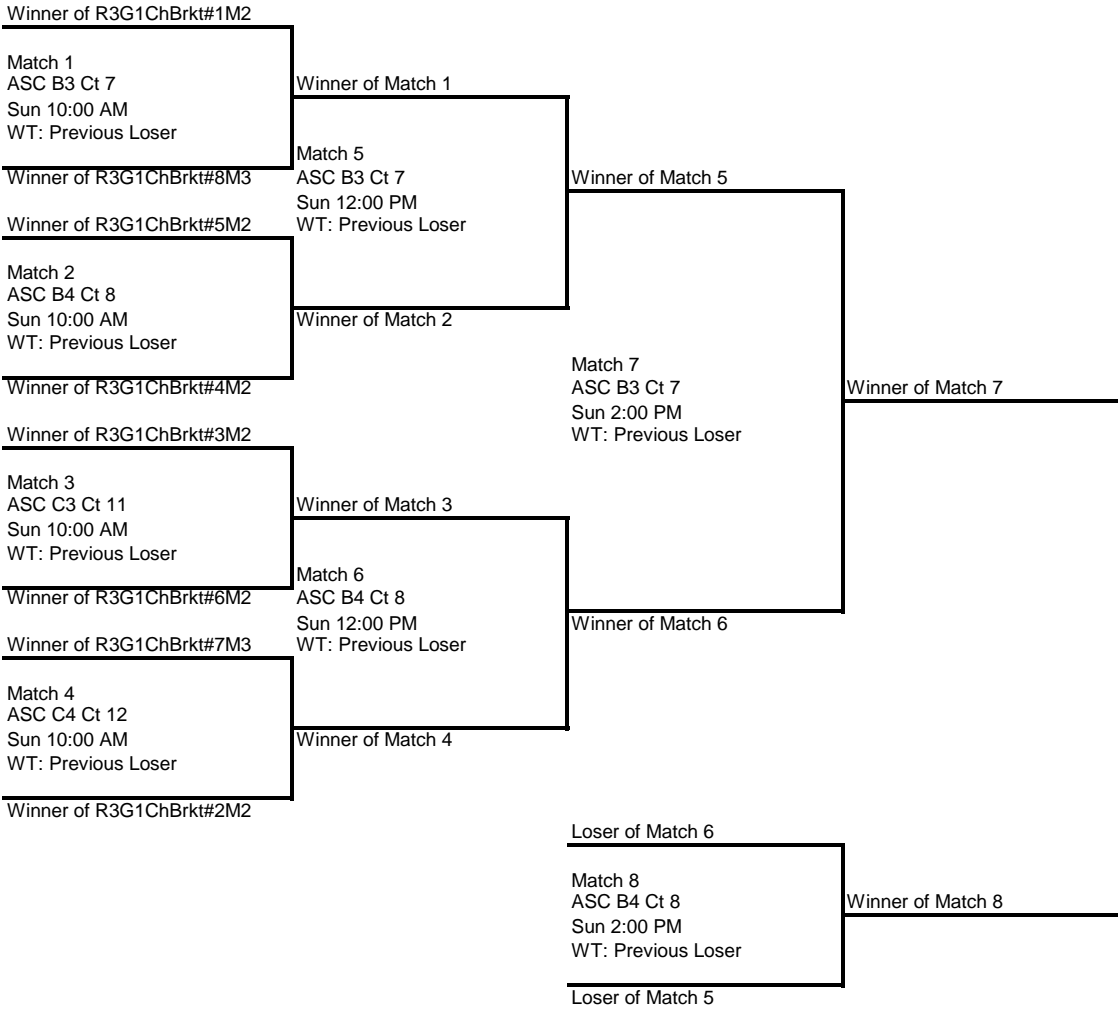

Challenge Bracket #6

Challenge Bracket #7

Challenge Bracket #8

2010 SCVA Junior National Qualifier #1

18-Club

Round 4

Gold Bracket

Silver A Bracket