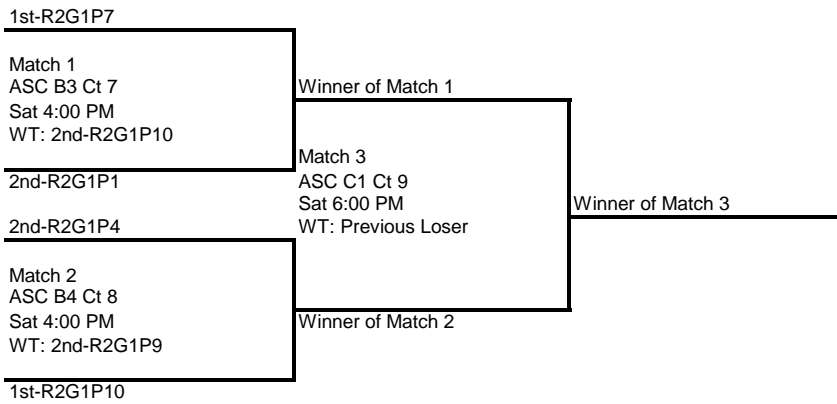

Court Start Time Pool	Convention Ctr Ct 28 Sat 3:00 PM R2G2P12	Convention Ctr Ct 29 Sat 3:00 PM R2G2P13
Team 1	3rd-R1G1P12	3rd-R1G1P13
Team 2	3rd-R1G1P15	3rd-R1G1P14
Team 3	4th-R1G1P14	4th-R1G1P16
Team 4	4th-R1G1P13	4th-R1G1P12

2010 SCVA Junior National Qualifier #1
18-Club
Round 3

Challenge Bracket #1

Challenge Bracket #2

Challenge Bracket #3

Challenge Bracket #4

**2010 SCVA Junior National Qualifier #1
18-Club**

Challenge Bracket #5

Challenge Bracket #6

Challenge Bracket #7

Challenge Bracket #8

2010 SCVA Junior National Qualifier #1

18-Club

Round 4

Gold Bracket

Silver A Bracket