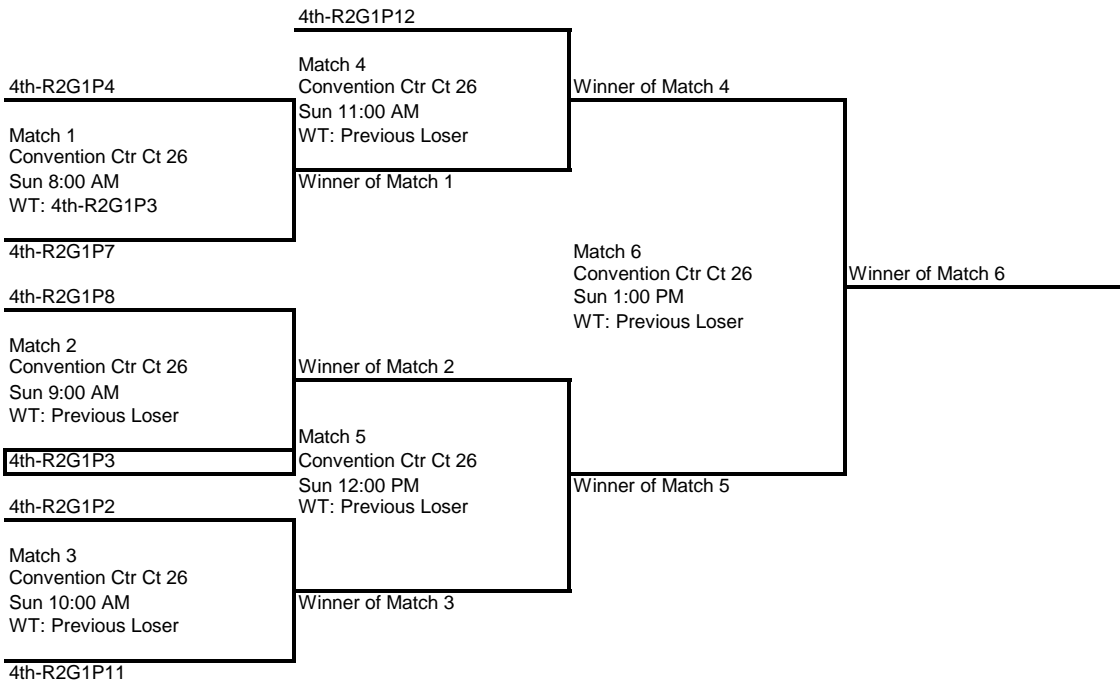

18-Club

Bronze A Bracket

Bronze B Bracket

Boxed teams must ref the match before theirs
Losers of each match must ref the next match on their court.

Flight 1A Bracket

Flight 1B Bracket

Boxed teams must ref the match before theirs
Losers of each match must ref the next match on their court.