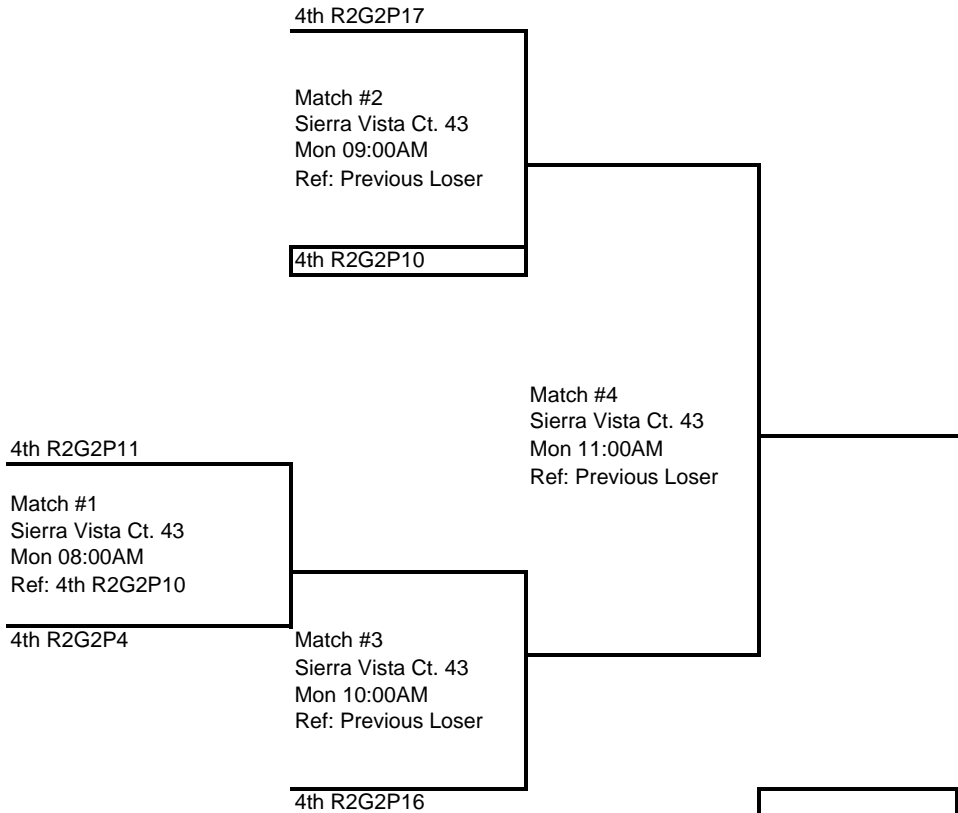

Flight 5B Bracket

Boxed teams must ref the match before theirs
Losers of each match must ref the next match on their court.

SCVA 22nd Annual Las Vegas Classic
18 and Under Club
4th Round

Flight 5C Bracket