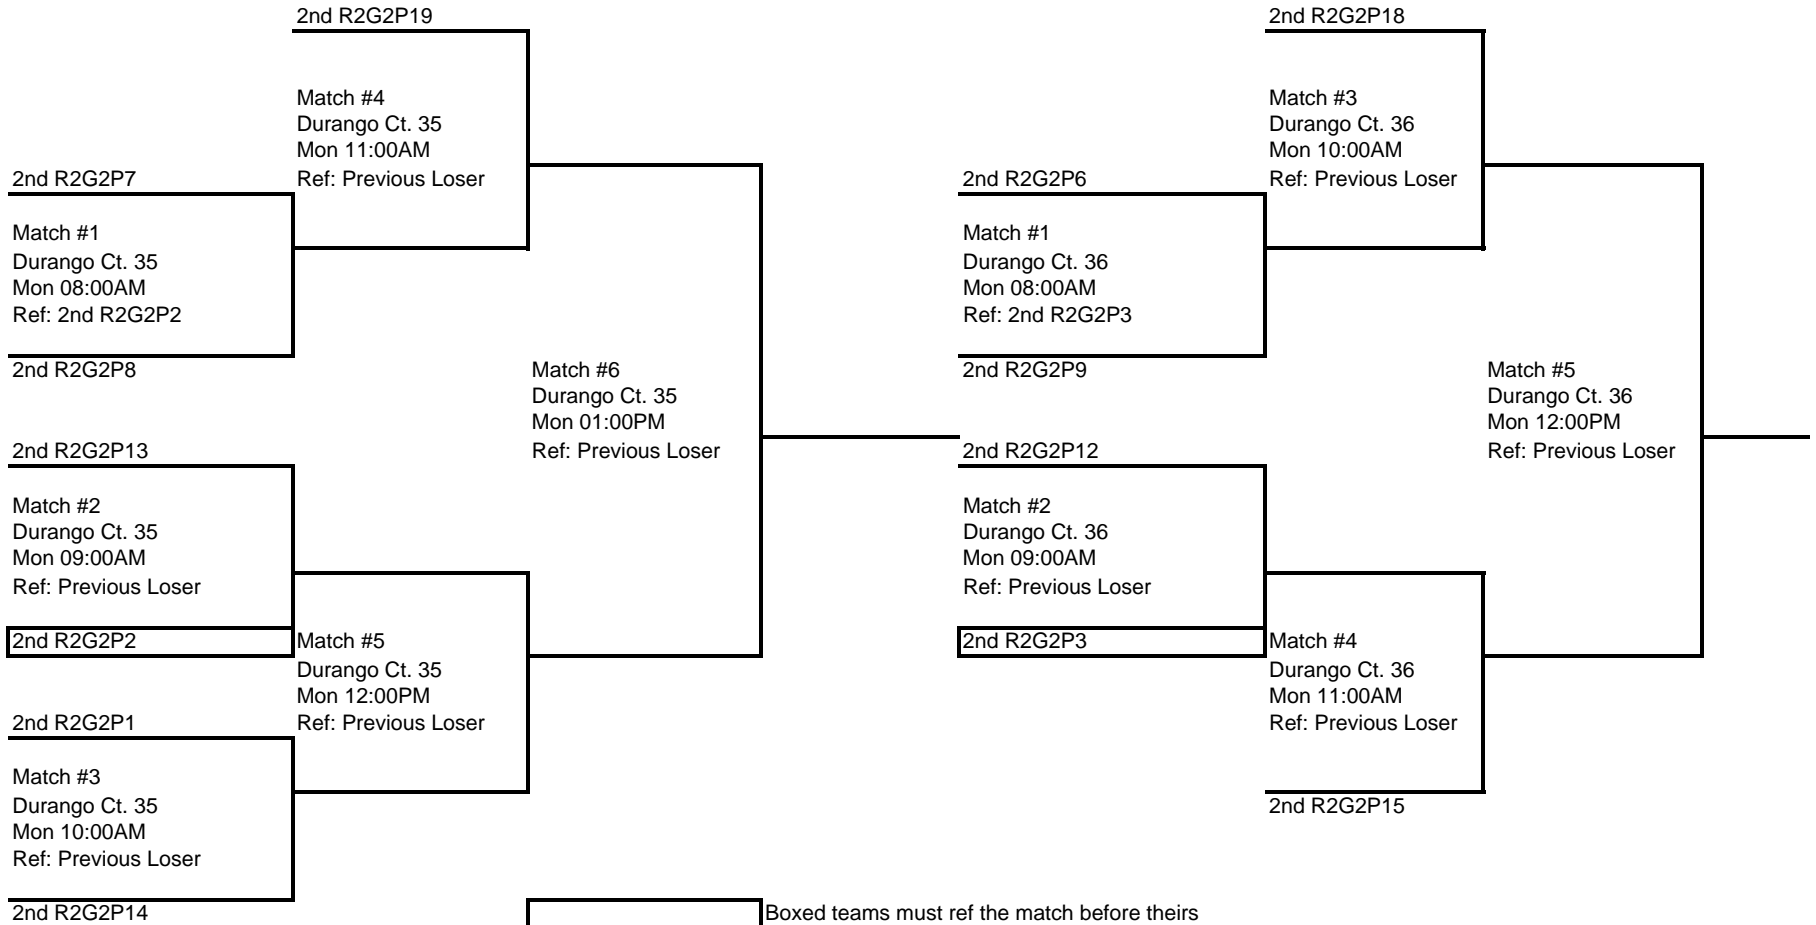

**SCVA 22nd Annual Las Vegas Classic
18 and Under Club
4th Round**

Flight 3A Bracket

Flight 3B Bracket

2nd R2G2P2 Boxed teams must ref the match before theirs
Losers of each match must ref the next match on their court.