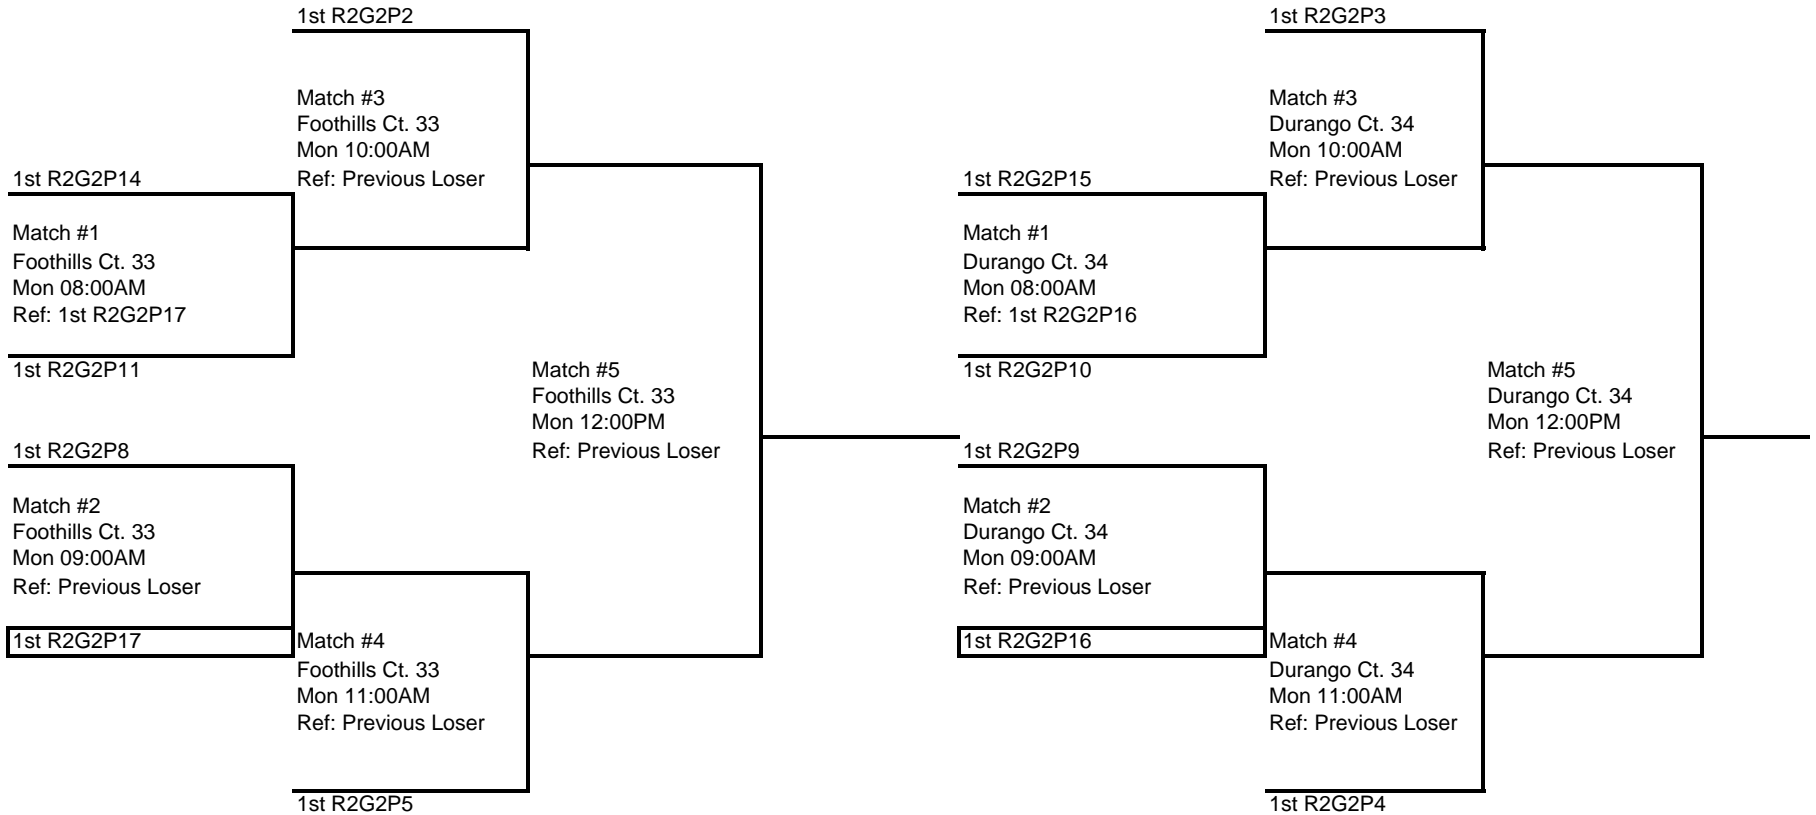

**SCVA 22nd Annual Las Vegas Classic
18 and Under Club
4th Round**

Flight 2B Bracket

Flight 2C Bracket

Boxed teams must ref the match before theirs
Losers of each match must ref the next match on their court.