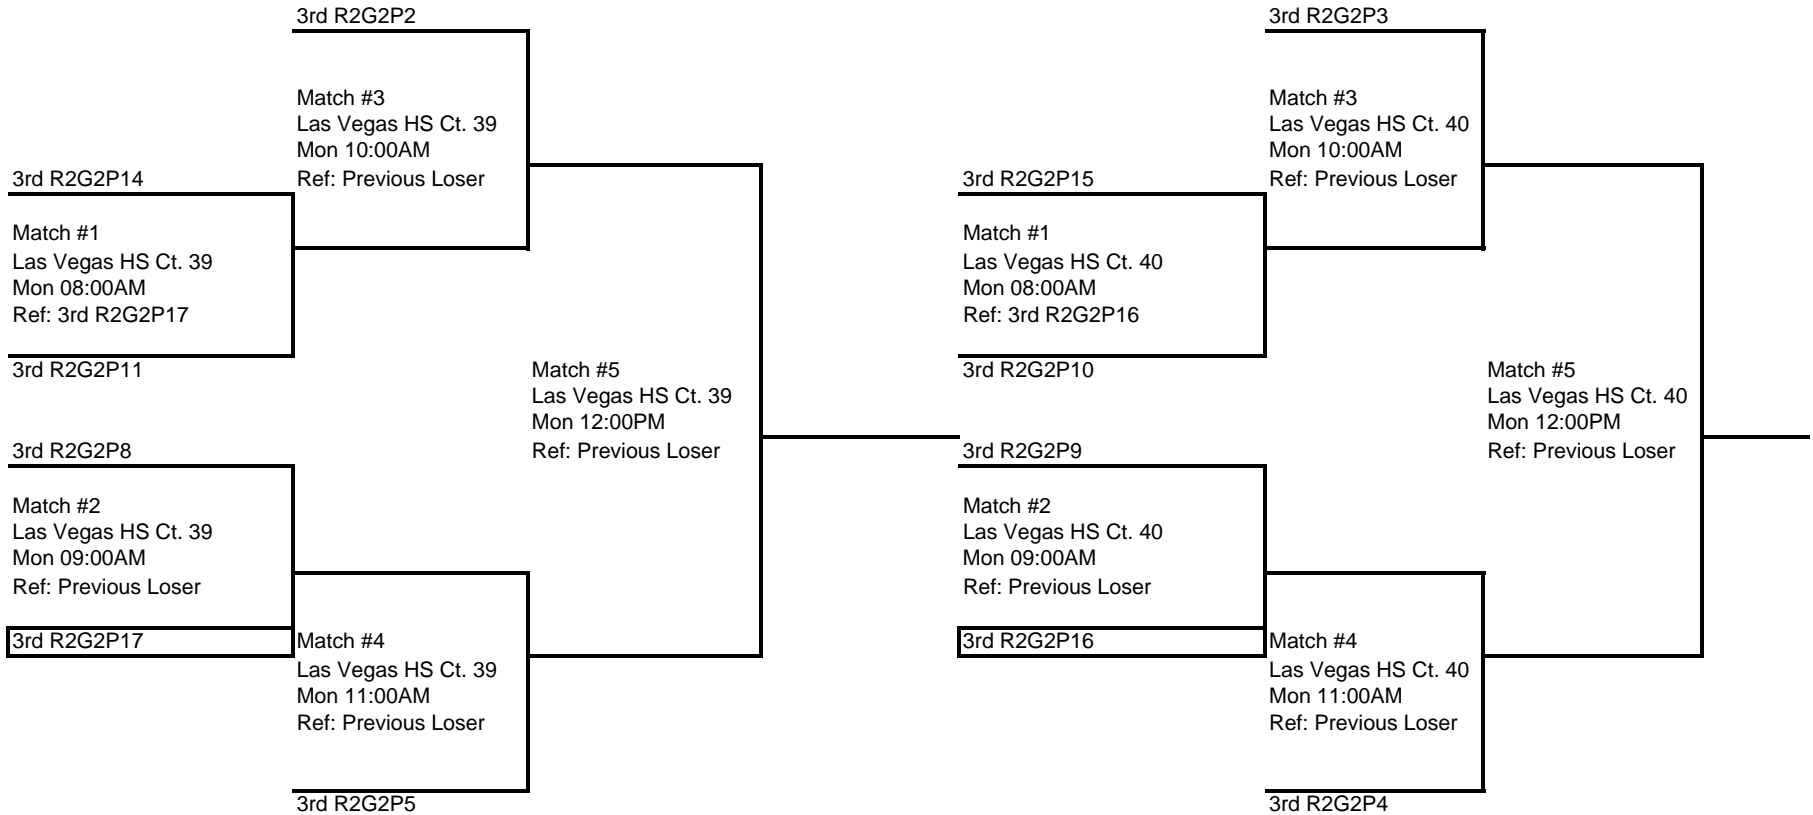

**SCVA 22nd Annual Las Vegas Classic
18 and Under Club
4th Round**

Flight 4B Bracket

Flight 4C Bracket

3rd R2G2P14 Boxed teams must ref the match before theirs
Losers of each match must ref the next match on their court.