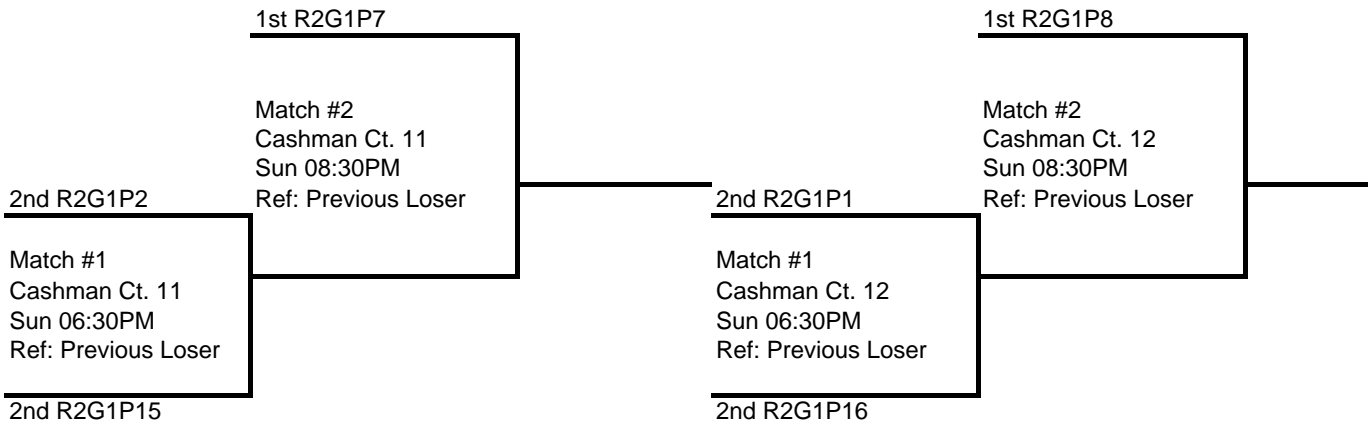

**SCVA 22nd Annual Las Vegas Classic
18 and Under Club**

3rd Round

Challenge Bracket #5

Challenge Bracket #6

Challenge Bracket #7

Challenge Bracket #8

Losers of each match must ref the next match on their court.