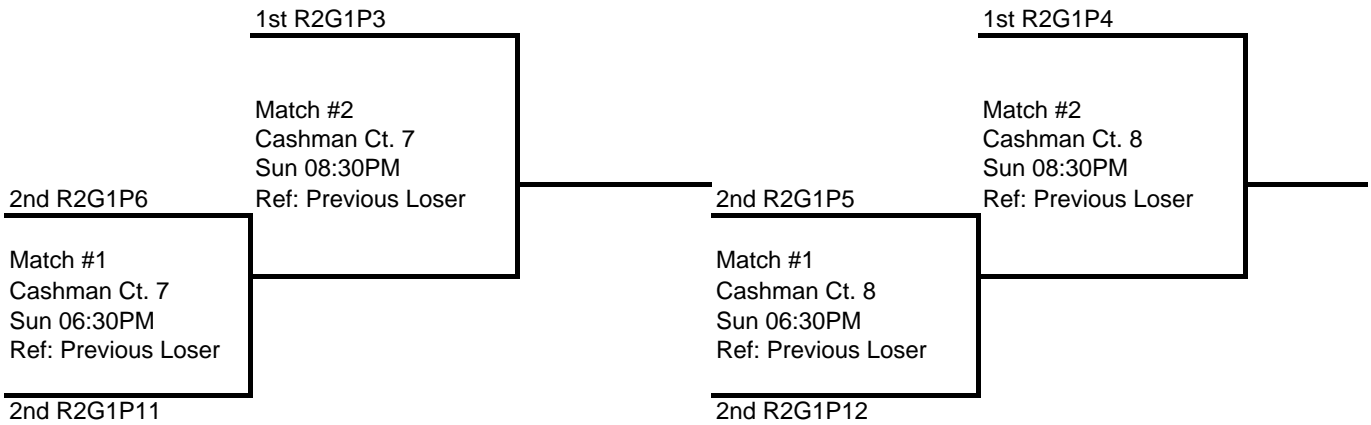

SCVA 22nd Annual Las Vegas Classic
18 and Under Club

3rd Round

Challenge Bracket #1

Challenge Bracket #2

Challenge Bracket #3

Challenge Bracket #4

Losers of each match must ref the next match on their court.