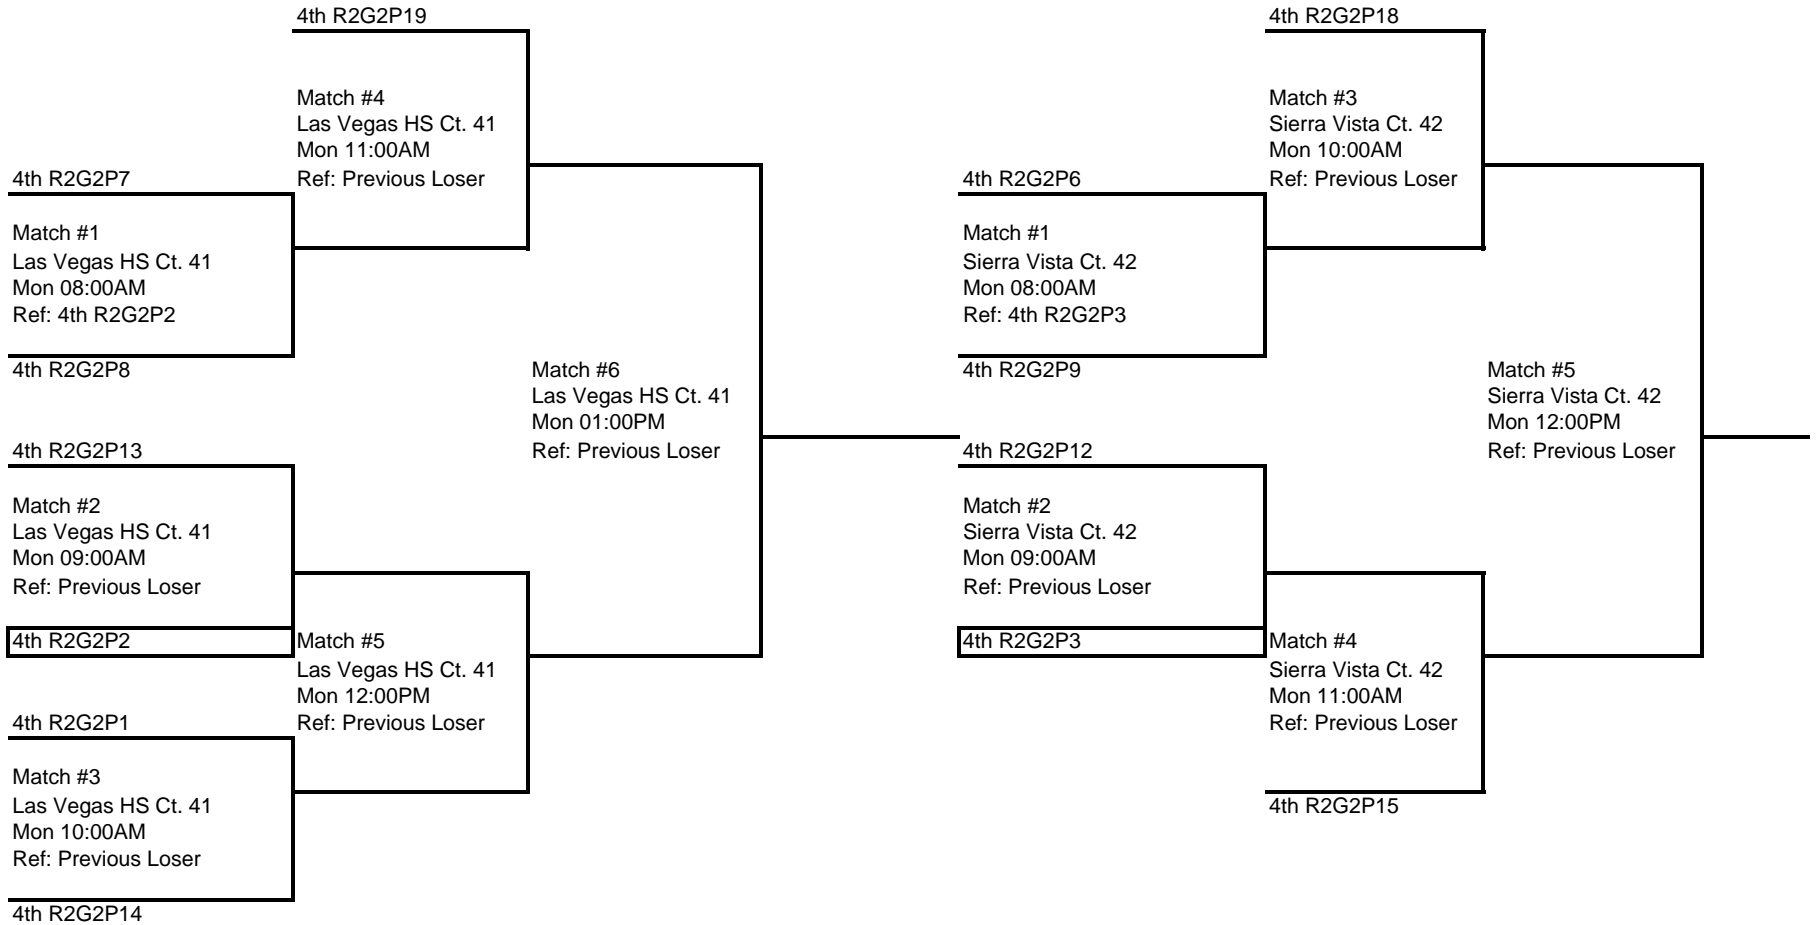

**SCVA 22nd Annual Las Vegas Classic
18 and Under Club
4th Round**

Flight 5A Bracket

Flight 5B Bracket

Boxed teams must ref the match before theirs
Losers of each match must ref the next match on their court.