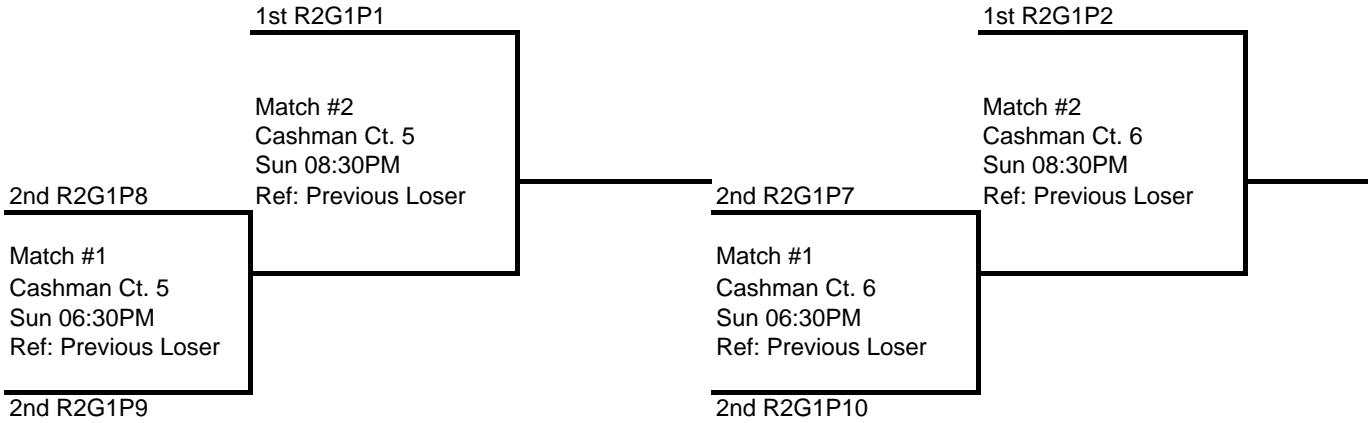

SCVA 22nd Annual Las Vegas Classic
18 and Under Club

3rd Round

Challenge Bracket #1

Challenge Bracket #2