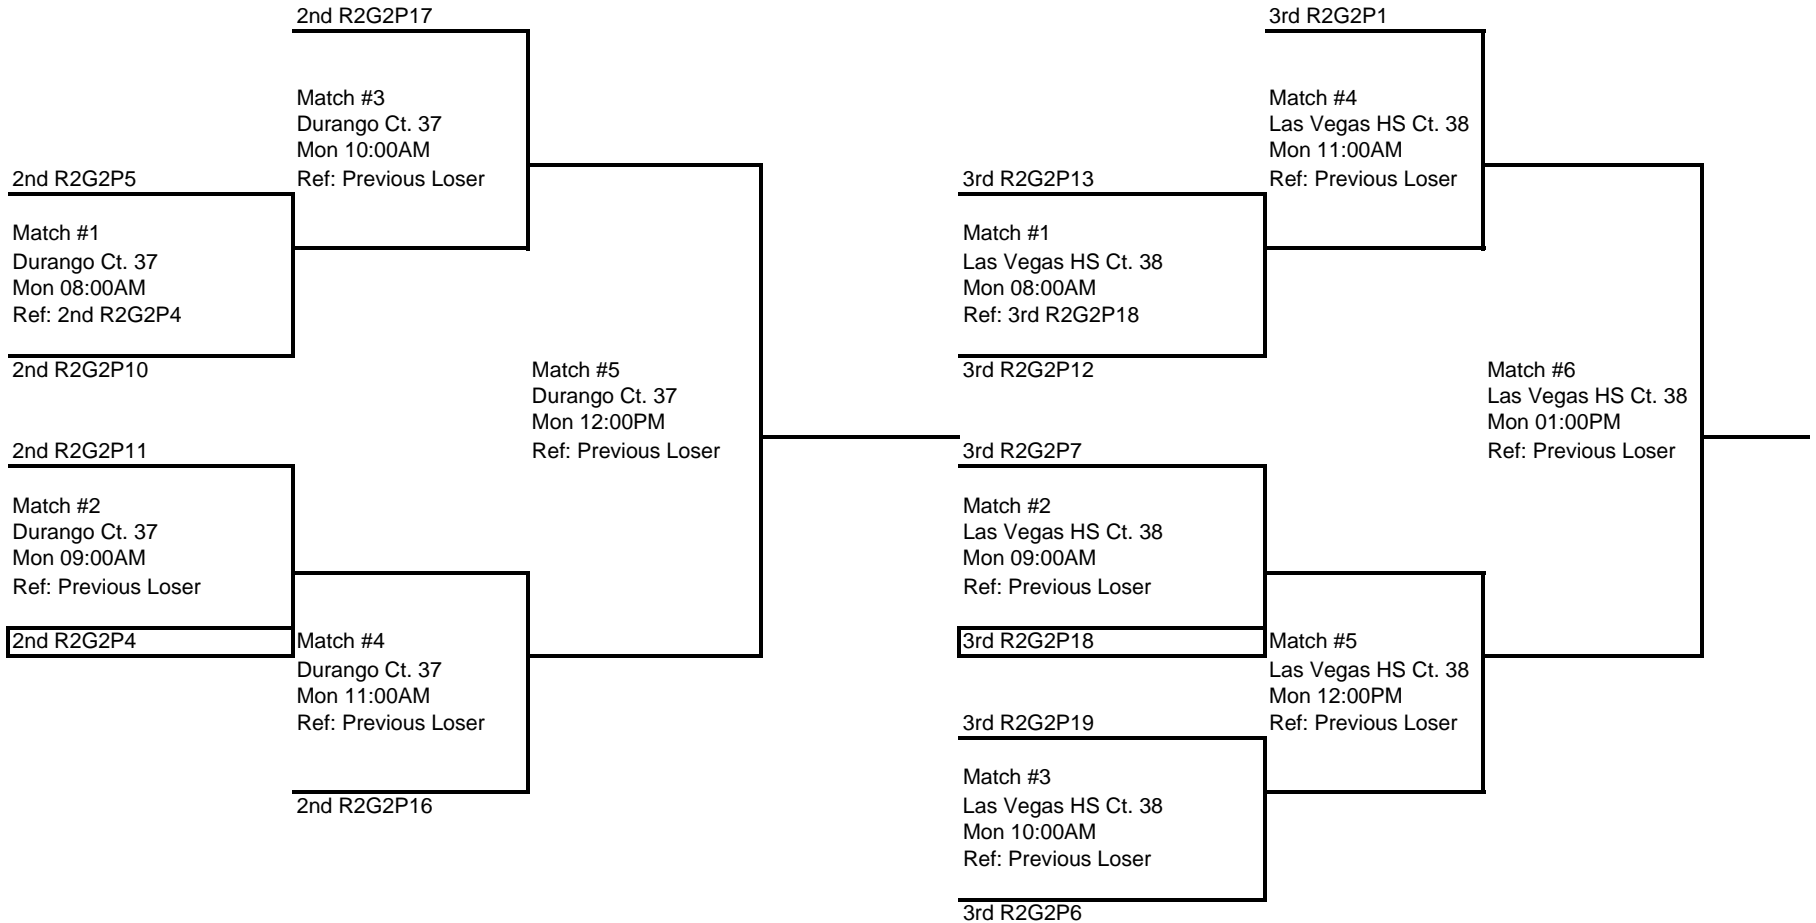

**SCVA 22nd Annual Las Vegas Classic
18 and Under Club
4th Round**

Flight 3C Bracket

Flight 4A Bracket

Boxed teams must ref the match before theirs
Losers of each match must ref the next match on their court.