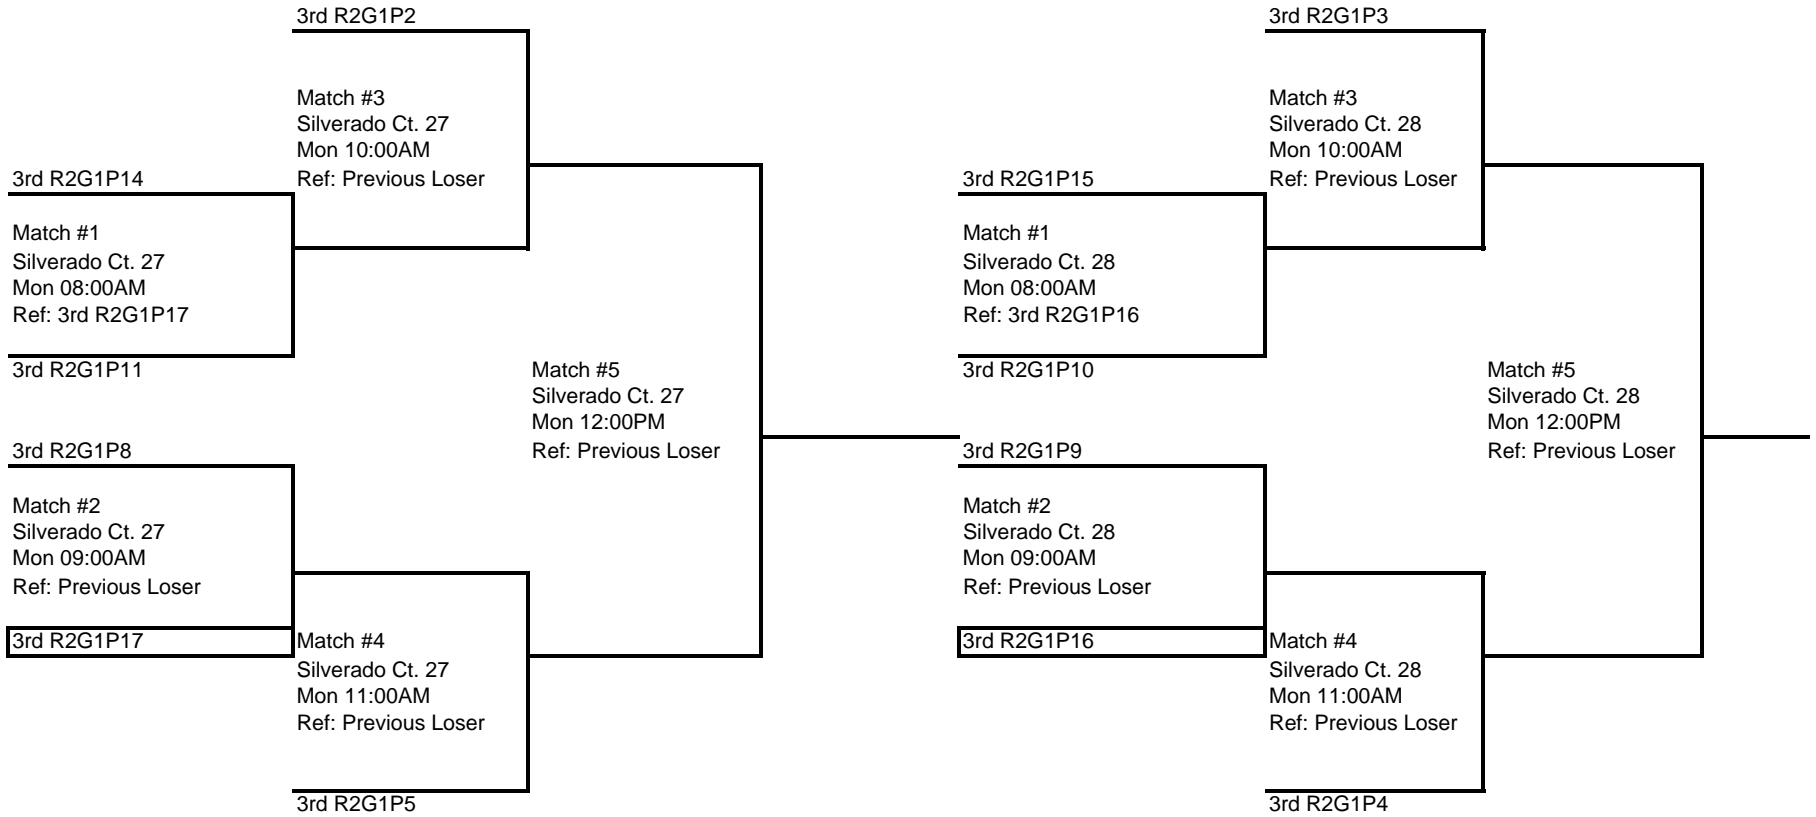

Bronze B Bracket

Bronze C Bracket

Boxed teams must ref the match before theirs
Losers of each match must ref the next match on their court.

**SCVA 22nd Annual Las Vegas Classic
18 and Under Club
4th Round**