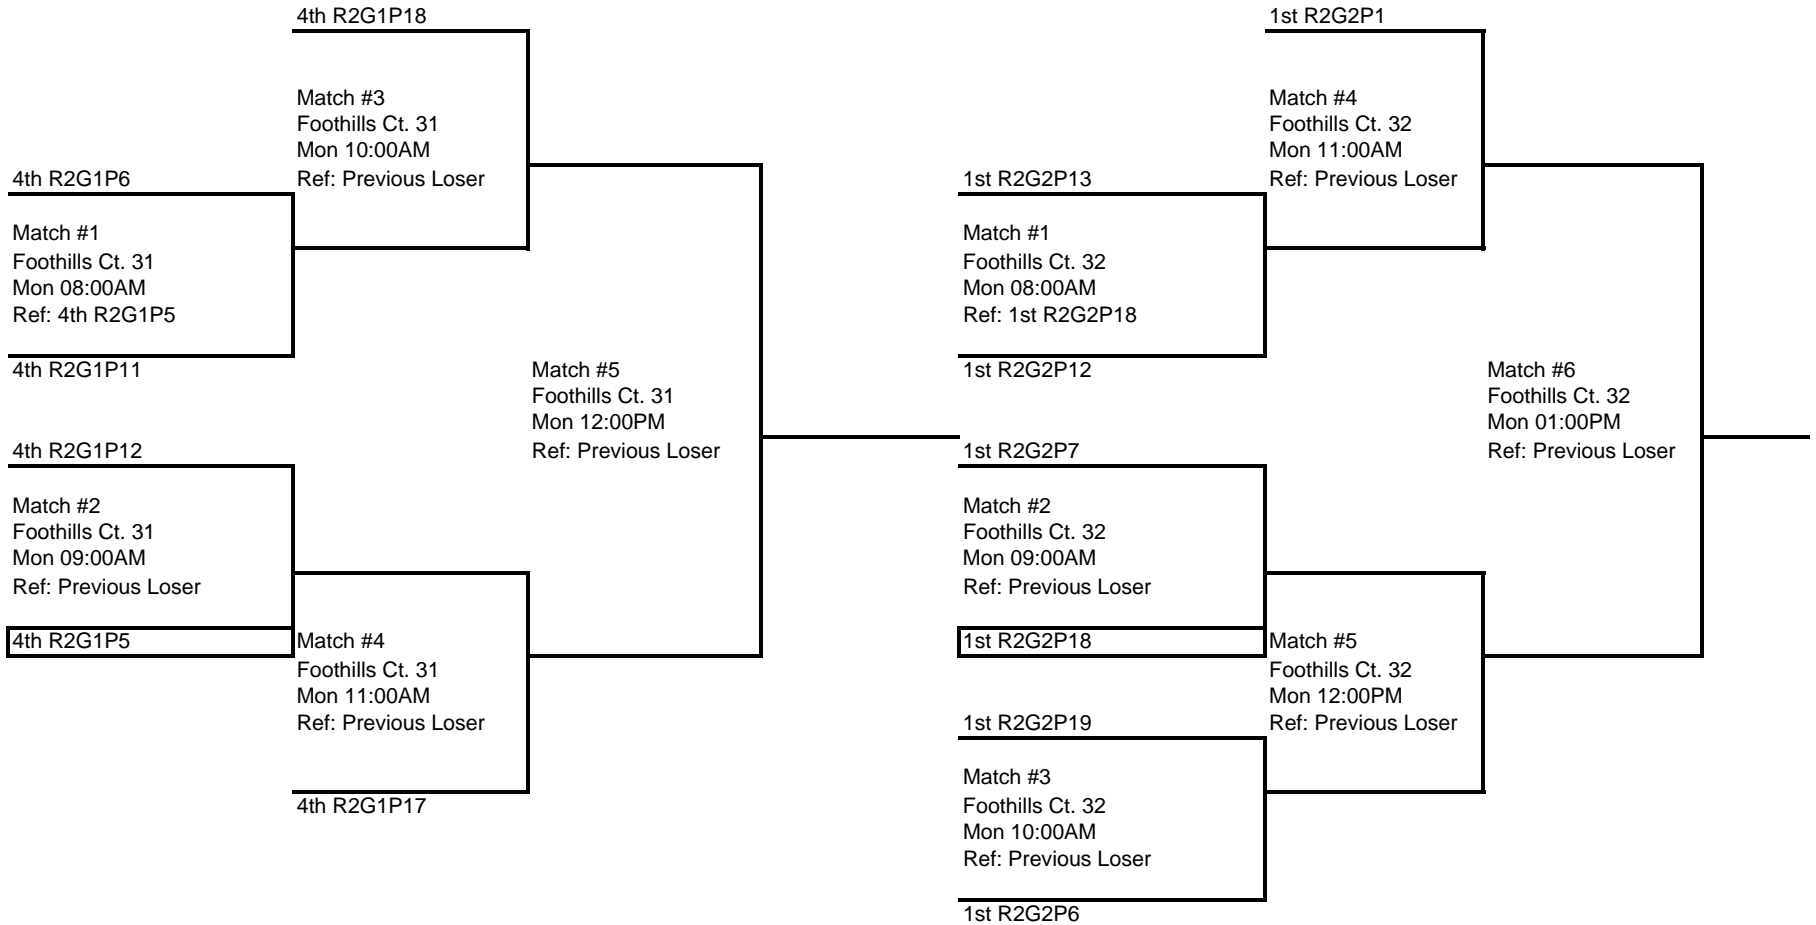

**SCVA 22nd Annual Las Vegas Classic
18 and Under Club
4th Round**

Flight 1C Bracket

Flight 2A Bracket

Boxed teams must ref the match before theirs
Losers of each match must ref the next match on their court.