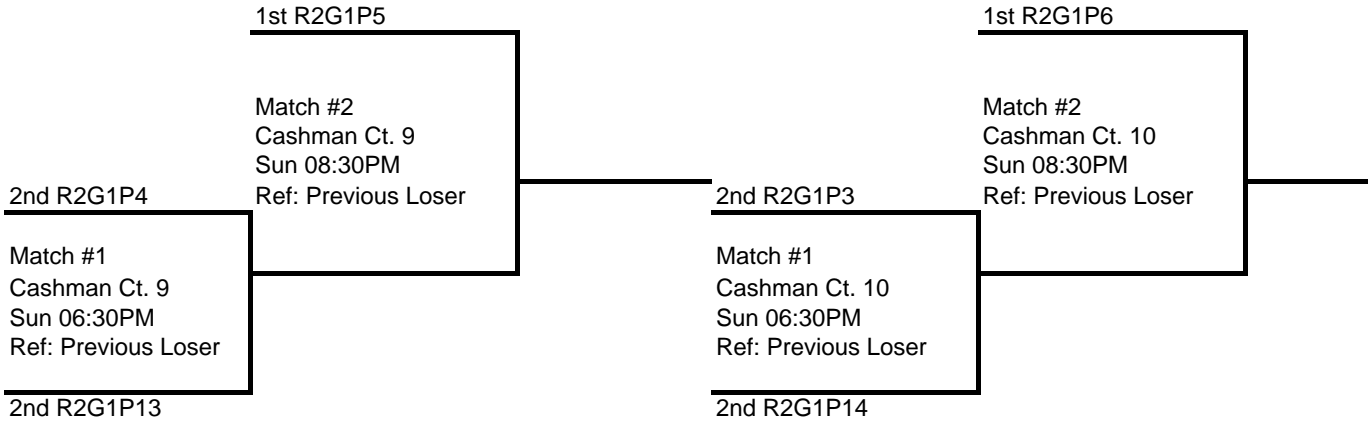

**SCVA 22nd Annual Las Vegas Classic
18 and Under Club**

3rd Round

Challenge Bracket #5

Challenge Bracket #6