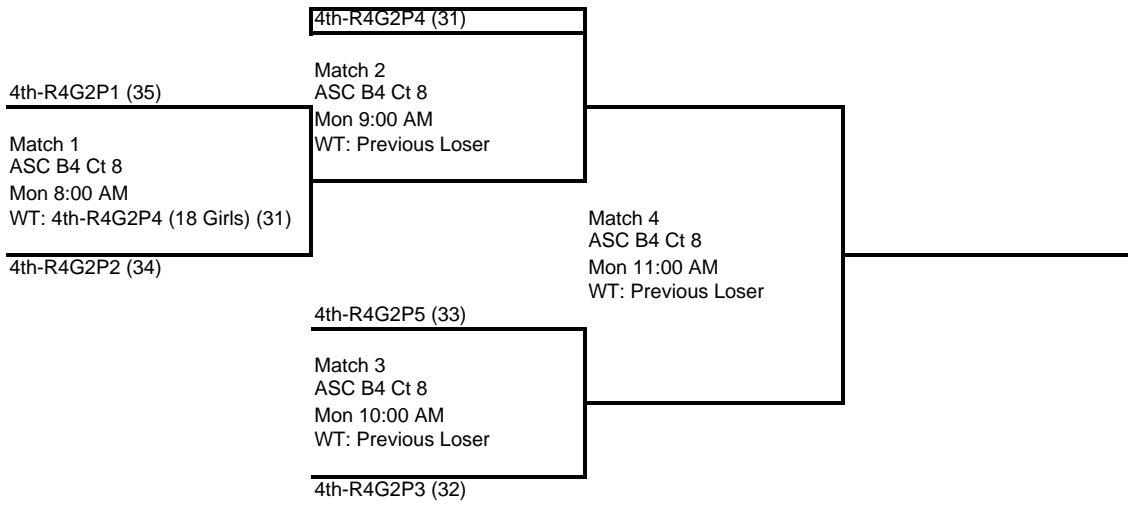

1st Annual Summer Soiree

18 Girls

Round 3

Court Start Time Pool	ASC A1 Ct 1 Sat 10:00 AM R3G1P1	ASC A2 Ct 2 Sat 10:00 AM R3G1P2	ASC A3 Ct 3 Sat 10:00 AM R3G1P3	ASC A4 Ct 4 Sat 10:00 AM R3G1P4
Team 1	1st-R1G1P1 (1)	1st-R1G1P2 (2)	1st-R1G1P3 (3)	1st-R1G1P4 (4)
Team 2	2nd-R1G1P7 (12)	2nd-R1G1P8 (11)	2nd-R1G1P9 (10)	1st-R1G1P9 (9)
Team 3	2nd-R1G1P6 (13)	2nd-R1G1P5 (14)	2nd-R1G1P4 (15)	2nd-R1G1P3 (16)
Team 4	2nd-R2G1P2 (23)	2nd-R2G1P3 (22)	2nd-R2G1P1 (24)	1st-R2G1P2 (20)

Court Start Time Pool	ASC C1 Ct 9 Sat 10:00 AM R3G2P3
Team 1	3rd-R2G1P3 (27)
Team 2	4th-R1G1P6 (30)
Team 3	4th-R1G1P5 (31)

3 Games to 25

1st Annual Summer Soiree

18 Girls

Round 4

Court Start Time Pool	ASC A1 Ct 1 Sun 10:00 AM R4G1P1	ASC A2 Ct 2 Sun 10:00 AM R4G1P2	ASC A3 Ct 3 Sun 10:00 AM R4G1P3	ASC A4 Ct 4 Sun 10:00 AM R4G2P1
Team 1	1st-R3G1P1 (1)	1st-R3G1P2 (2)	1st-R3G1P3 (3)	3rd-R3G1P1 (13)
Team 2	1st-R3G1P6 (6)	1st-R3G1P5 (5)	1st-R3G1P4 (4)	4th-R3G1P2 (22)
Team 3	2nd-R3G1P5 (8)	2nd-R3G1P4 (9)	2nd-R3G1P6 (7)	1st-R3G2P1 (25)
Team 4	2nd-R3G1P2 (11)	2nd-R3G1P3 (10)	2nd-R3G1P1 (12)	4th-R3G2P2 (35)

Flight 1 Bracket

Flight 2 Bracket

Boxed teams must ref the match before theirs
Losers of each match must ref the next match on their court.

1st Annual Summer Soiree
18 Girls

Flight 3 Bracket

Boxed teams must ref the match before theirs
Losers of each match must ref the next match on their court.