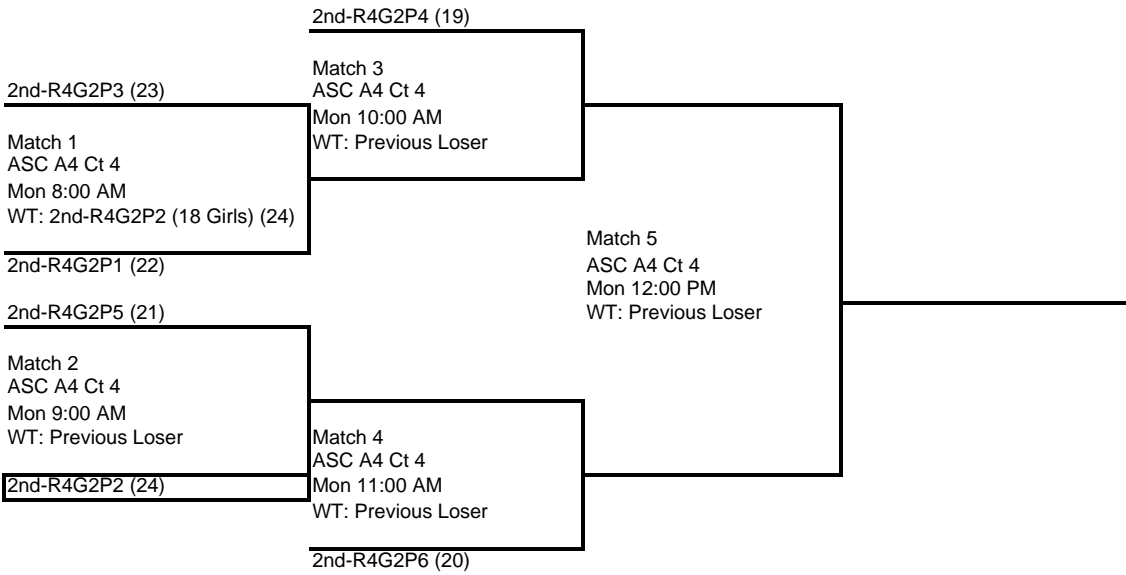

**1st Annual Summer Soiree
18 Girls**

Flight 1 Bracket