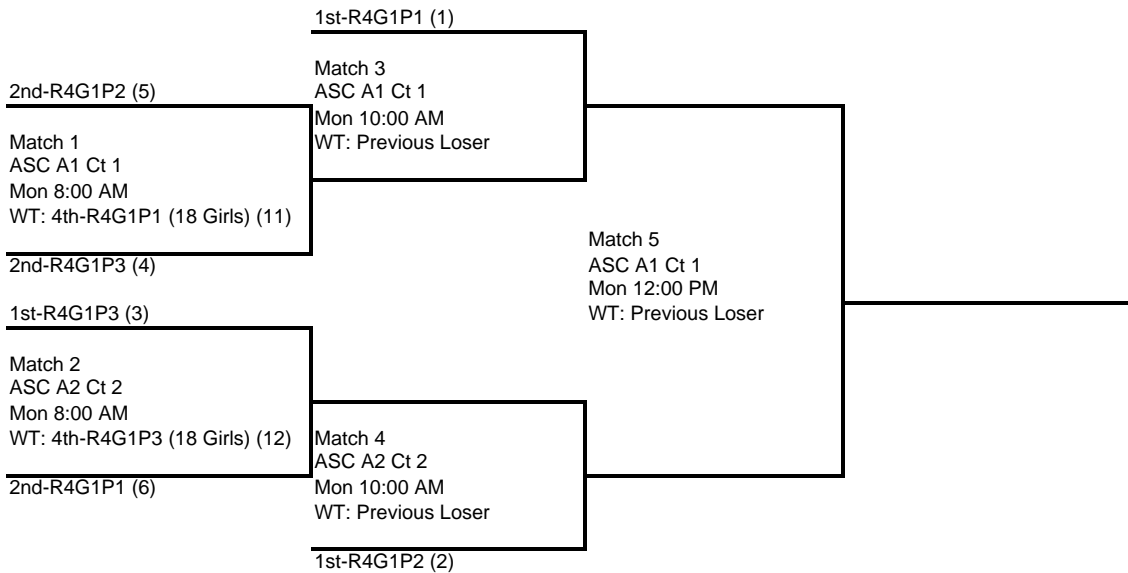

1st Annual Summer Soiree

18 Girls

Round 3

Court Start Time Pool	ASC A1 Ct 1 Sat 10:00 AM R3G1P1	ASC A2 Ct 2 Sat 10:00 AM R3G1P2	ASC A3 Ct 3 Sat 10:00 AM R3G1P3	ASC A4 Ct 4 Sat 10:00 AM R3G1P4
Team 1	1st-R1G1P1 (1)	1st-R1G1P2 (2)	1st-R1G1P3 (3)	1st-R1G1P4 (4)
Team 2	2nd-R1G1P7 (12)	2nd-R1G1P8 (11)	2nd-R1G1P9 (10)	1st-R1G1P9 (9)
Team 3	2nd-R1G1P6 (13)	2nd-R1G1P5 (14)	2nd-R1G1P4 (15)	2nd-R1G1P3 (16)
Team 4	2nd-R2G1P2 (23)	2nd-R2G1P3 (22)	2nd-R2G1P1 (24)	1st-R2G1P2 (20)

Court Start Time Pool	ASC C1 Ct 9 Sat 10:00 AM R3G2P3
Team 1	3rd-R2G1P3 (27)
Team 2	4th-R1G1P6 (30)
Team 3	4th-R1G1P5 (31)

3 Games to 25

1st Annual Summer Soiree

18 Girls

Round 4

Court Start Time Pool	ASC A1 Ct 1 Sun 10:00 AM R4G1P1	ASC A2 Ct 2 Sun 10:00 AM R4G1P2	ASC A3 Ct 3 Sun 10:00 AM R4G1P3	ASC A4 Ct 4 Sun 10:00 AM R4G2P1
Team 1	1st-R3G1P1 (1)	1st-R3G1P2 (2)	1st-R3G1P3 (3)	3rd-R3G1P1 (13)
Team 2	1st-R3G1P6 (6)	1st-R3G1P5 (5)	1st-R3G1P4 (4)	4th-R3G1P2 (22)
Team 3	2nd-R3G1P5 (8)	2nd-R3G1P4 (9)	2nd-R3G1P6 (7)	1st-R3G2P1 (25)
Team 4	2nd-R3G1P2 (11)	2nd-R3G1P3 (10)	2nd-R3G1P1 (12)	4th-R3G2P2 (35)

Court Start Time Pool	ASC B1 Ct 5 Sun 10:00 AM R4G2P2	ASC B2 Ct 6 Sun 10:00 AM R4G2P3	ASC B3 Ct 7 Sun 10:00 AM R4G2P4	ASC B4 Ct 8 Sun 10:00 AM R4G2P5
Team 1	3rd-R3G1P2 (14)	3rd-R3G1P3 (15)	3rd-R3G1P4 (16)	3rd-R3G1P5 (17)
Team 2	4th-R3G1P3 (24)	4th-R3G1P1 (23)	4th-R3G1P5 (19)	4th-R3G1P6 (21)
Team 3	1st-R3G2P2 (26)	1st-R3G2P3 (27)	2nd-R3G2P2 (28)	2nd-R3G2P1 (29)
Team 4	4th-R3G2P1 (34)	3rd-R3G2P1 (32)	3rd-R3G2P3 (31)	3rd-R3G2P2 (33)

Court Start Time Pool	ASC C1 Ct 9 Sun 10:00 AM R4G2P6
Team 1	3rd-R3G1P6 (18)
Team 2	4th-R3G1P4 (20)
Team 3	2nd-R3G2P3 (30)

3 Games to 25

1st Annual Summer Soiree

18 Girls

Round 5

Gold Bracket

Boxed teams must ref the match before theirs
Losers of each match must ref the next match on their court.