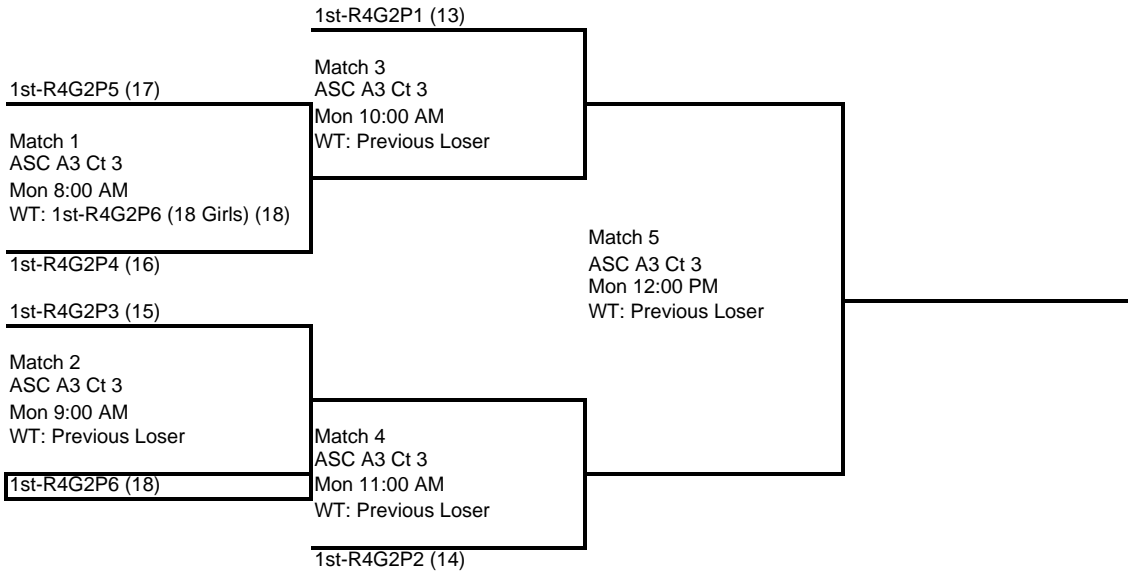

Bronze Bracket

Boxed teams must ref the match before theirs
Losers of each match must ref the next match on their court.