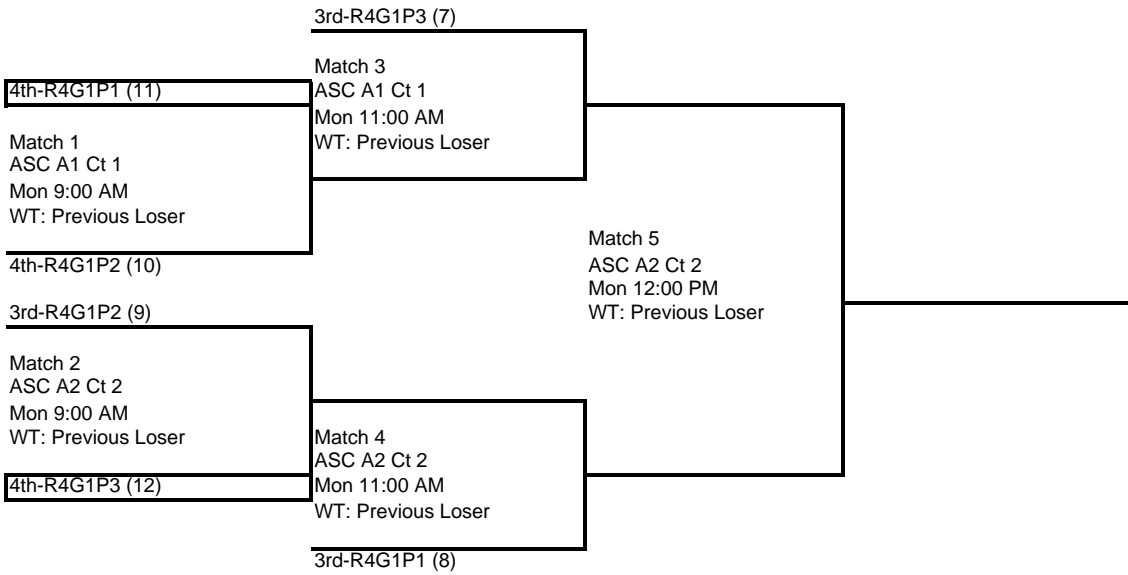

**1st Annual Summer Soiree
18 Girls**

Silver Bracket