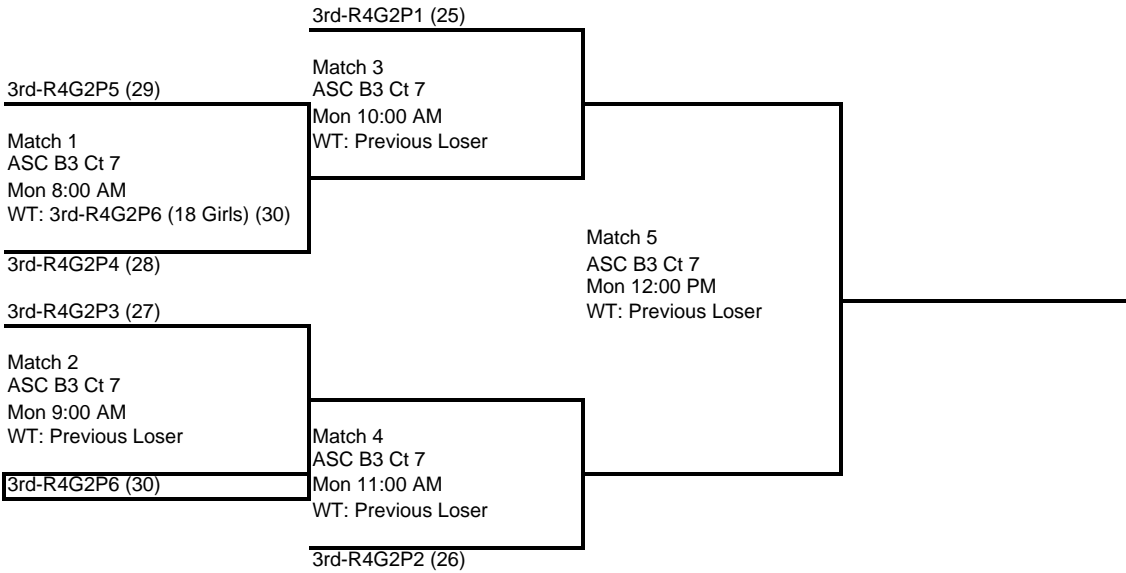

Flight 2 Bracket

Boxed teams must ref the match before theirs
Losers of each match must ref the next match on their court.