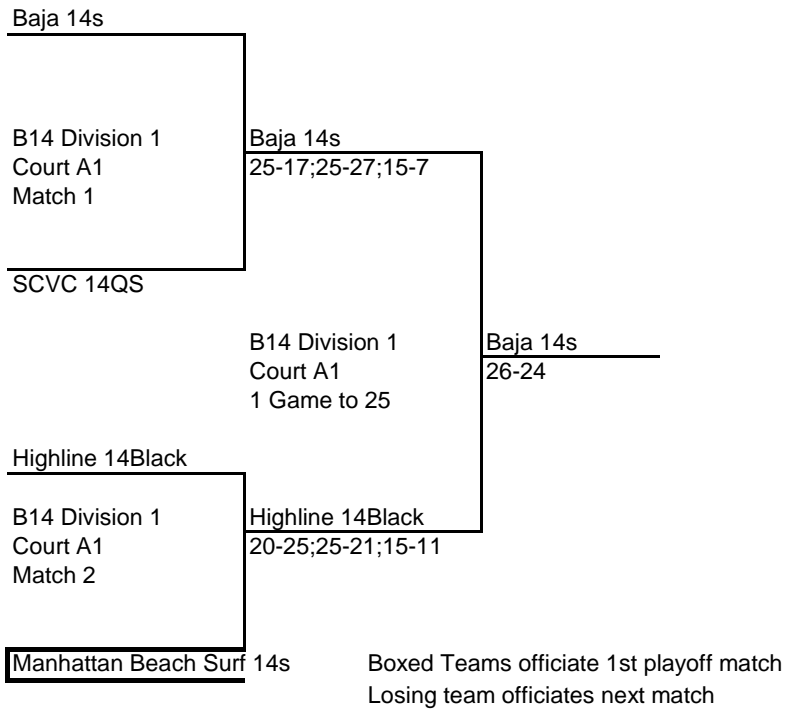

Div 1B Pool 1	14 and Under	Match W	Match L	Game W	Game L	Match %	Game %	Pt Ratio	Finish
OCVC 14-1		3		8		100.00	100.00	2.17	1
Ohana Athletics 14s		2	1	4	4	66.67	50.00	1.22	2
Laguna Beach 14s			3		6	0.00	0.00	0.00	4
SCVC 13QS		1	2	3	5	33.33	37.50	1.09	3

ASC Ct. A3
8:00am

Match #1	1 vs 3	Game 1	Game 2	Game 3
OCVC 14-1		25	25	
Laguna Beach 14s		0	0	

Ref: Ohana Athletics 14s

ASC Ct. A3
9:00am

Match #2	2 vs 4	Game 1	Game 2	Game 3
Ohana Athletics 14s		25	25	15
SCVC 13QS		18	20	23

Ref: OCVC 14-1

ASC Ct. A3
10:00am

Match #3	1 vs 4	Game 1	Game 2	Game 3
OCVC 14-1		25	25	25
SCVC 13QS		16	12	13

Ref: Laguna Beach 14s

ASC Ct. A3
11:00am

Match #4	2 vs 3	Game 1	Game 2	Game 3
Ohana Athletics 14s		25	25	
Laguna Beach 14s		0	0	

Ref: OCVC 14-1

ASC Ct. A3
12noon

Match #5	3 vs 4	Game 1	Game 2	Game 3
Laguna Beach 14s		0	0	
SCVC 13QS		25	25	

Ref: Ohana Athletics 14s

ASC Ct. A3
1:00pm

Match #6	1 vs 2	Game 1	Game 2	Game 3
OCVC 14-1		25	25	25
Ohana Athletics 14s		18	15	18

Ref: SCVC 13QS