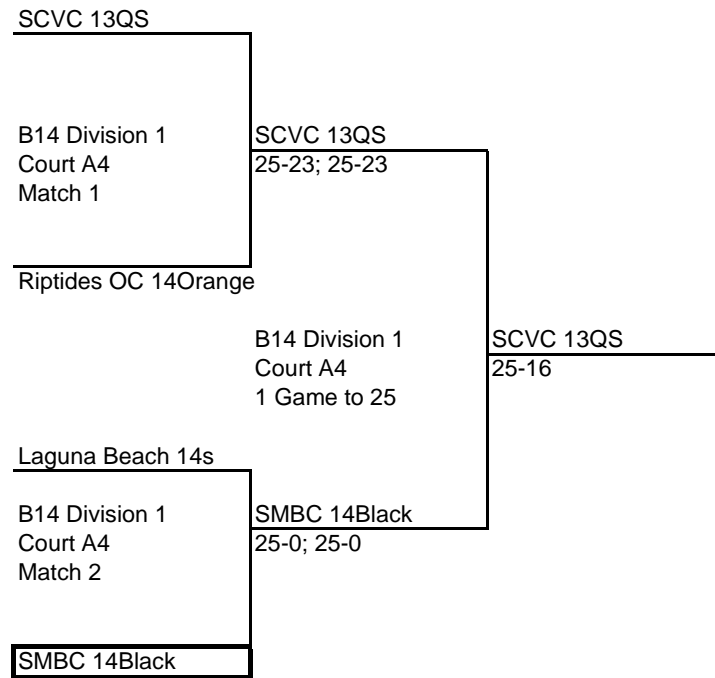

Div 2A Pool 1	14 and Under	Match W	Match L	Game W	Game L	Match %	Game %	Pt Ratio	Finish
Balboa Bay 14Blue		3		6		100.00	100.00	1.92	1
Legacy 14-1		2	1	4	4	66.67	50.00	0.89	2
Coast 14Sean		1	2	3	5	33.33	37.50	0.84	3
Riptides SB 13Orange			3	2	6	0.00	25.00	0.85	4

	Match #1	1 vs 3	Game 1	Game 2	Game 3
ASC Ct. B1 8:00am	Balboa Bay 14Blue		25	25	
	Coast 14Sean		11	15	
	Match #2	2 vs 4	Game 1	Game 2	Game 3
ASC Ct. B1 9:00am	Legacy 14-1		25	16	15
	Riptides SB 13Orange		18	25	13
	Match #3	1 vs 4	Game 1	Game 2	Game 3
ASC Ct. B1 10:00am	Balboa Bay 14Blue		25	25	
	Riptides SB 13Orange		20	4	
	Match #4	2 vs 3	Game 1	Game 2	Game 3
ASC Ct. B1 11:00am	Legacy 14-1		25	23	15
	Coast 14Sean		21	25	13
	Match #5	3 vs 4	Game 1	Game 2	Game 3
ASC Ct. B1 12noon	Coast 14Sean		21	25	16
	Riptides SB 13Orange		25	23	14
	Match #6	1 vs 2	Game 1	Game 2	Game 3
ASC Ct. B1 1:00pm	Balboa Bay 14Blue		25	25	
	Legacy 14-1		12	16	

Ref: Legacy 14-1

Ref: Balboa Bay 14Blue

Ref: Coast 14Sean

Ref: Balboa Bay 14Blue

Ref: Legacy 14-1

Ref: Riptides SB 13Orange