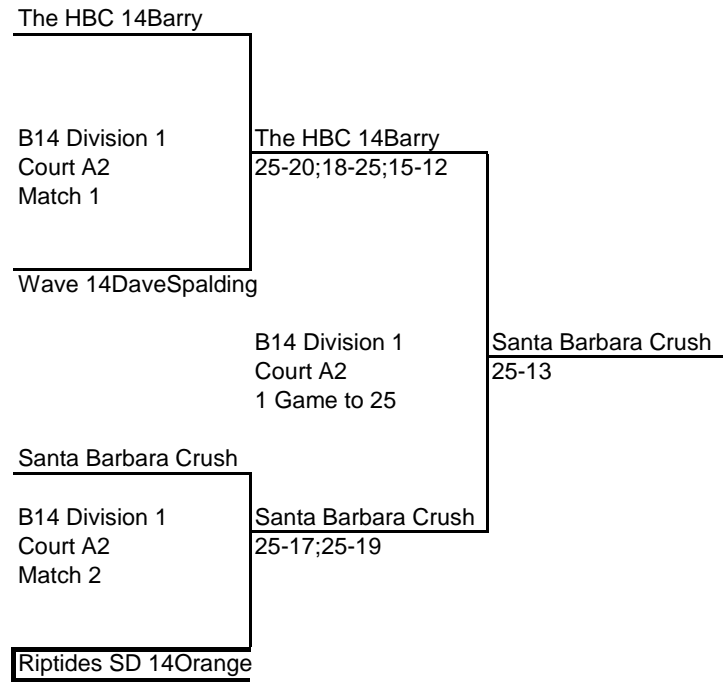

Div 1B Pool 1	14 and Under	Match W	Match L	Game W	Game L	Match %	Game %	Pt Ratio	Finish
OCVC 14-1		3		8		100.00	100.00	2.17	1
Ohana Athletics 14s		2	1	4	4	66.67	50.00	1.22	2
Laguna Beach 14s			3		6	0.00	0.00	0.00	4
SCVC 13QS		1	2	3	5	33.33	37.50	1.09	3

ASC Ct. A3
8:00am

Match #1	1 vs 3	Game 1	Game 2	Game 3
OCVC 14-1		25	25	
Laguna Beach 14s		0	0	

Ref: Ohana Athletics 14s

ASC Ct. A3
9:00am

Match #2	2 vs 4	Game 1	Game 2	Game 3
Ohana Athletics 14s		25	25	15
SCVC 13QS		18	20	23

Ref: OCVC 14-1

ASC Ct. A3
10:00am

Match #3	1 vs 4	Game 1	Game 2	Game 3
OCVC 14-1		25	25	25
SCVC 13QS		16	12	13

Ref: Laguna Beach 14s

ASC Ct. A3
11:00am

Match #4	2 vs 3	Game 1	Game 2	Game 3
Ohana Athletics 14s		25	25	
Laguna Beach 14s		0	0	

Ref: OCVC 14-1

ASC Ct. A3
12noon

Match #5	3 vs 4	Game 1	Game 2	Game 3
Laguna Beach 14s		0	0	
SCVC 13QS		25	25	

Ref: Ohana Athletics 14s

ASC Ct. A3
1:00pm

Match #6	1 vs 2	Game 1	Game 2	Game 3
OCVC 14-1		25	25	25
Ohana Athletics 14s		18	15	18

Ref: SCVC 13QS