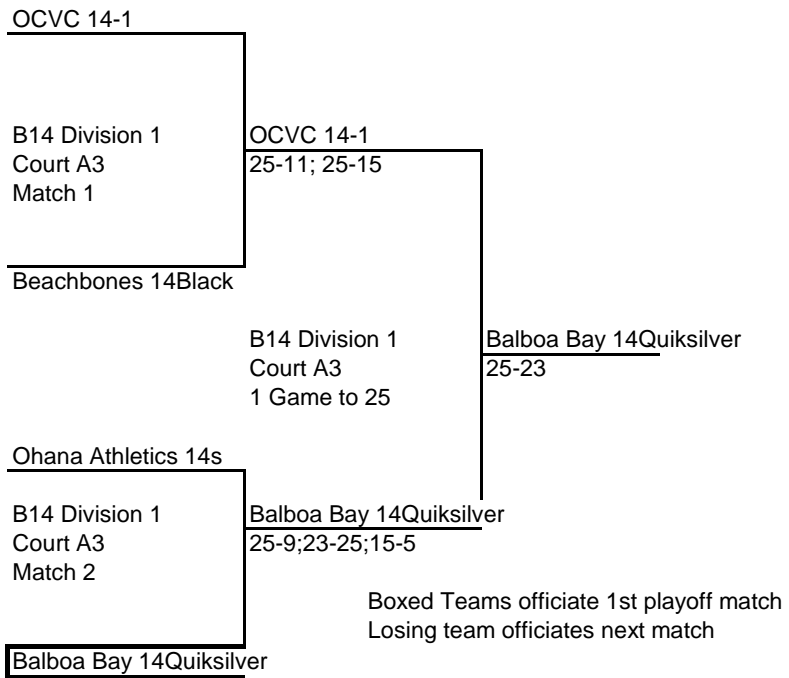

Div 2A Pool 1	14 and Under	Match W	Match L	Game W	Game L	Match %	Game %	Pt Ratio	Finish
Balboa Bay 14Blue		3		6		100.00	100.00	1.92	1
Legacy 14-1		2	1	4	4	66.67	50.00	0.89	2
Coast 14Sean		1	2	3	5	33.33	37.50	0.84	3
Riptides SB 13Orange			3	2	6	0.00	25.00	0.85	4

	Match #1	1 vs 3	Game 1	Game 2	Game 3
ASC Ct. B1 8:00am	Balboa Bay 14Blue		25	25	
	Coast 14Sean		11	15	
	Match #2	2 vs 4	Game 1	Game 2	Game 3
ASC Ct. B1 9:00am	Legacy 14-1		25	16	15
	Riptides SB 13Orange		18	25	13
	Match #3	1 vs 4	Game 1	Game 2	Game 3
ASC Ct. B1 10:00am	Balboa Bay 14Blue		25	25	
	Riptides SB 13Orange		20	4	
	Match #4	2 vs 3	Game 1	Game 2	Game 3
ASC Ct. B1 11:00am	Legacy 14-1		25	23	15
	Coast 14Sean		21	25	13
	Match #5	3 vs 4	Game 1	Game 2	Game 3
ASC Ct. B1 12noon	Coast 14Sean		21	25	16
	Riptides SB 13Orange		25	23	14
	Match #6	1 vs 2	Game 1	Game 2	Game 3
ASC Ct. B1 1:00pm	Balboa Bay 14Blue		25	25	
	Legacy 14-1		12	16	

Ref: Legacy 14-1

Ref: Balboa Bay 14Blue

Ref: Coast 14Sean

Ref: Balboa Bay 14Blue

Ref: Legacy 14-1

Ref: Riptides SB 13Orange