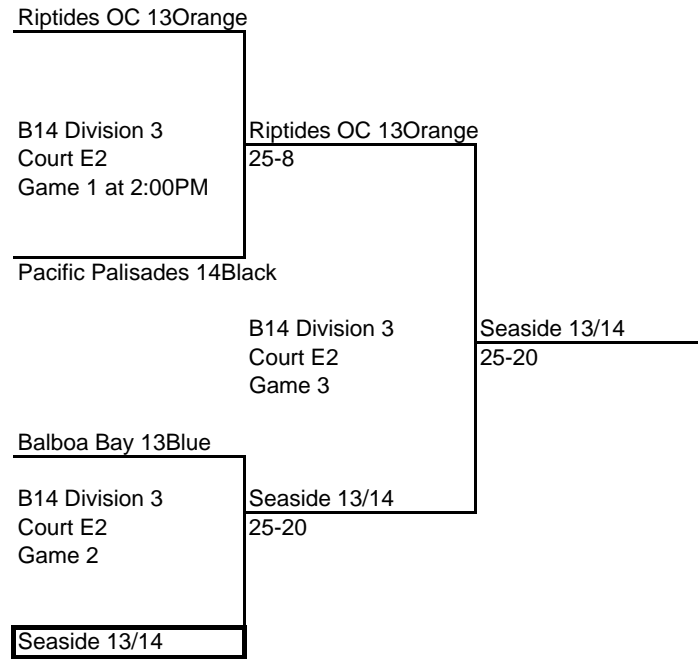

Boxed Teams officiate 1st playoff match
Losing team officiates next match