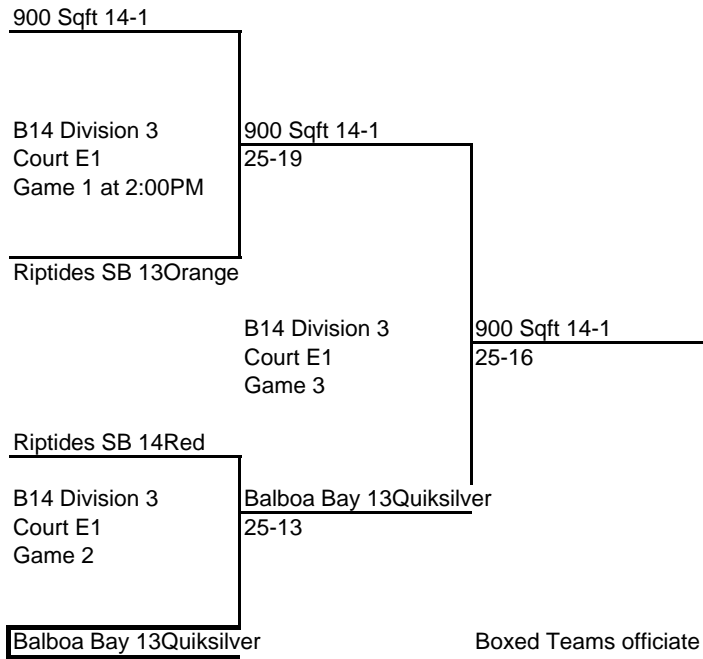

Boxed Teams officiate 1st playoff match
Losing team officiates next match