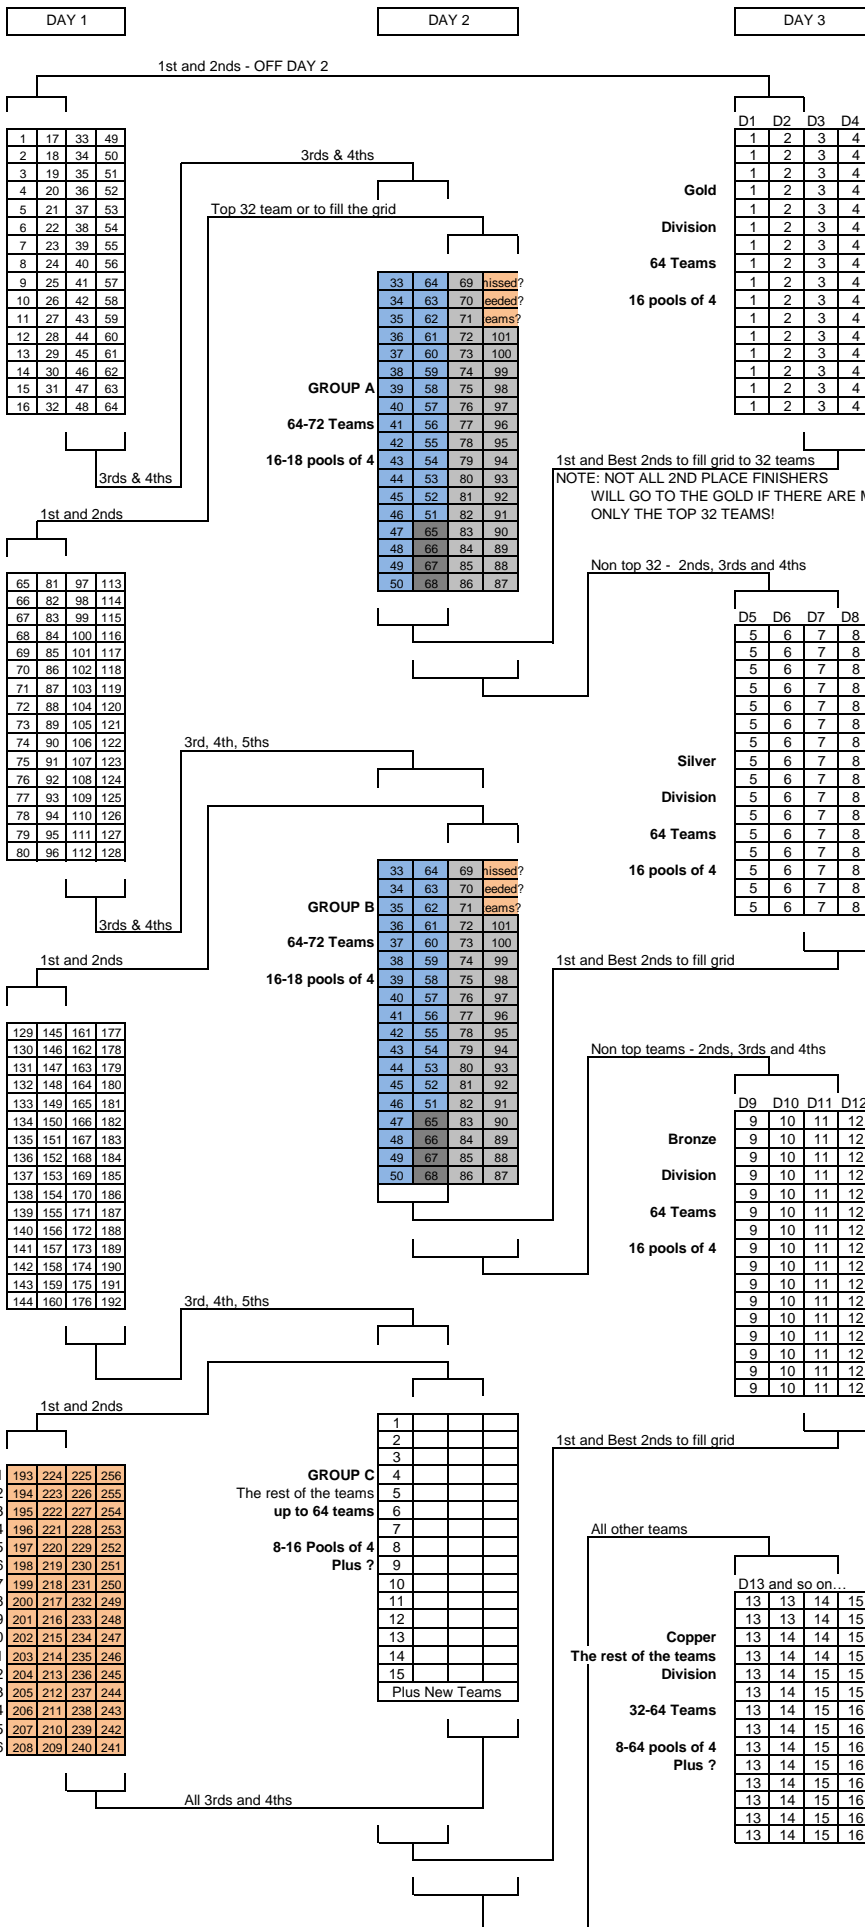

16's Qualifying
 Updated Feb 2010
 Flow Chart up to 256 teams

1st places are Div. 1

2nd places are Div. 2

3rd places are Div. 3

4th places are Div. 4

1st places are Div. 5

2nd places are Div. 6

3rd places are Div. 7

4th places are Div. 8

1st places are Div. 9

2nd places are Div. 10

3rd places are Div. 11

4th places are Div. 12

Top 16 are Div. 13

Next 16 seeds are Div. 14

Next 16 seeds are Div. 15

and so on...

NOTE: NOT ALL 2ND PLACE FINISHERS WILL GO TO THE GOLD IF THERE ARE MORE THAN 16 POOLS, ONLY THE TOP 32 TEAMS!

1st and Best 2nds to fill grid

1st and Best 2nds to fill grid

All other teams

The rest of the teams

8-64 pools of 4 Plus ?

Plus New Teams