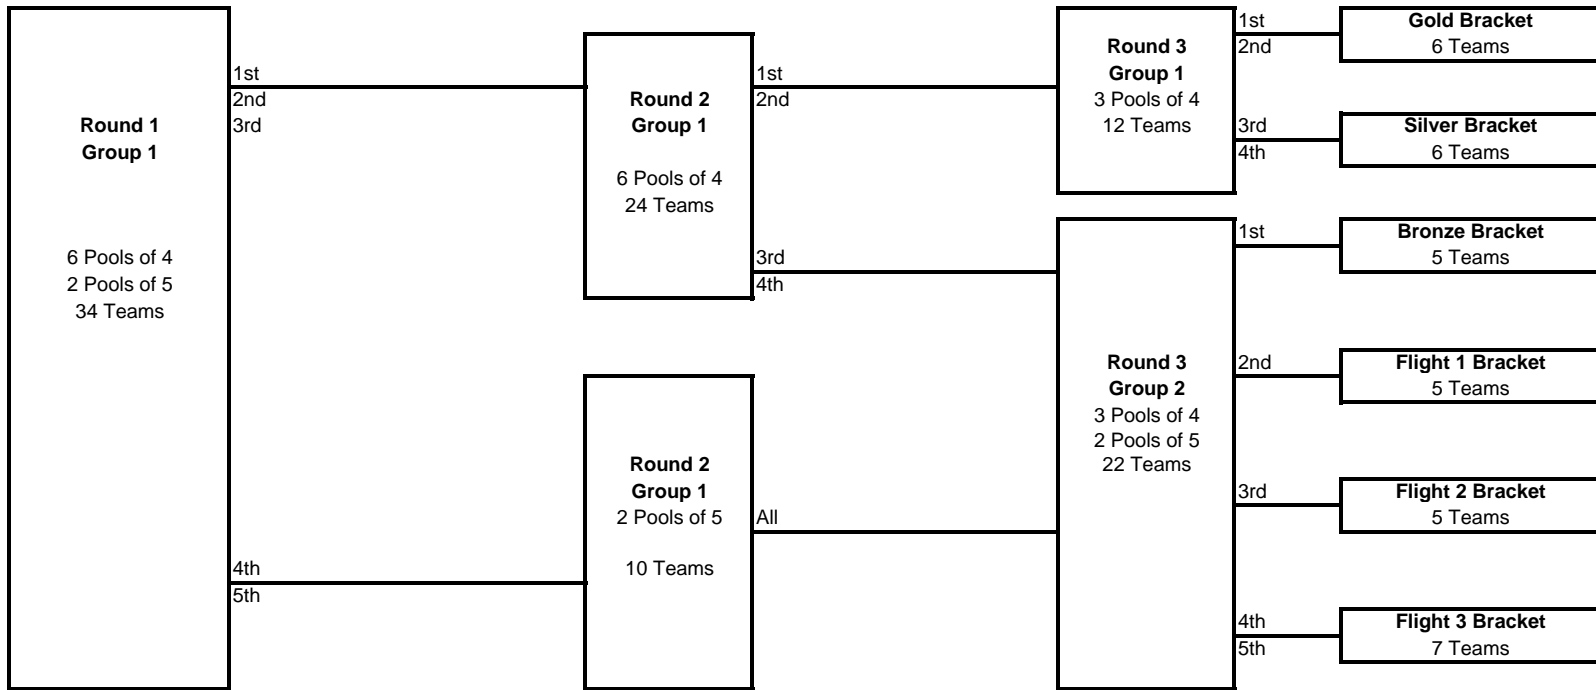

2009 SCVA Boys Classic

Boys 15s - 34 Teams

Teams play the following schedules:

Pools of 3	Pools of 4	Pools of 5 on 2 courts	
1 vs 3 (2 ref)	1 vs 3 (2 ref)	1 vs 5	2 vs 4 (3 ref)
2 vs 3 (1 ref)	2 vs 4 (1 ref)	1 vs 3	2 vs 5 (4 ref)
1 vs 2 (3 ref)	1 vs 4 (3 ref)	3 vs 4	1 vs 2 (5 ref)
All matches are played on the hour	2 vs 3 (1 ref)	Break	
	3 vs 4 (2 ref)	3 vs 5	1 vs 4 (2 ref)
	1 vs 2 (4 ref)	2 vs 3	4 vs 5 (1ref)