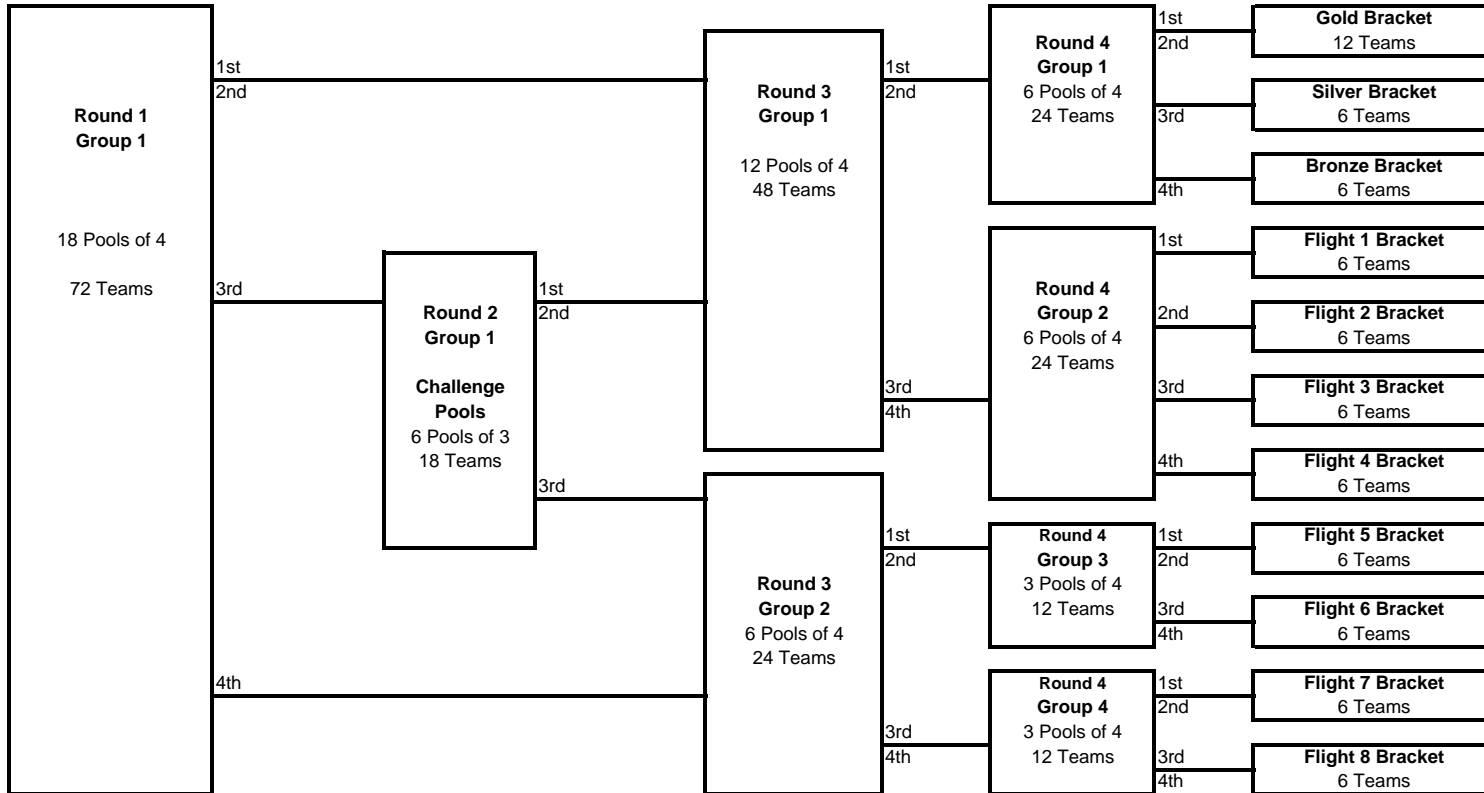

2009 SCVA Boys Classic

Boys 16s - 72 Teams

Teams play the following schedules:

Pools of 3	Pools of 4	Pools of 5 on 2 courts	
1 vs 3 (2 ref)	1 vs 3 (2 ref)	1 vs 5	2 vs 4 (3 ref)
2 vs 3 (1 ref)	2 vs 4 (1 ref)	1 vs 3	2 vs 5 (4 ref)
1 vs 2 (3 ref)	1 vs 4 (3 ref)	3 vs 4	1 vs 2 (5 ref)
All matches are played on the hour	2 vs 3 (1 ref)	Break	
	3 vs 4 (2 ref)	3 vs 5	1 vs 4 (2 ref)
	1 vs 2 (4 ref)	2 vs 3	4 vs 5 (1 ref)